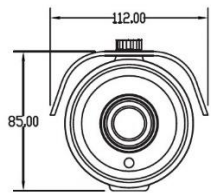

STOiC 4-In-1 Technology	STH-B3271W
Camera	
Image Sensor	1/3" SONY IMX290 STARVIS CMOS
Resolution	1920 X 1080 2.1MP
Effective Pixels	1920 X 1080
Lens	
Focus Length	2.8-12mm
Verifocal / Fixed	Varifocal
Night Vision	
Infrared LED	42μ x 6PCS
IR Range	90M / 270ft
Auto Control IR LED	CDS Auto Control (IR Cut Filter)
Camera Features	
OSD Menu	Yes
WDR	Yes
UTC	With supported DVRs.
Noise Reduction	3DNR
Day / Night	Yes
Compatibility	AHD, TVI, CVI, and SD Analog (4-in-1)
General	
Housing	Metal, IP66 Rated
Operating Temperature	-10C ~ 50C (14 ~ 122F)
Operating Humidity	95% RH Max
Power	DC12V 1000mA
Dimension	260(W) x 112(H) x 85(D)mm
Weight	1400g / 49.4oz (3.1lbs)