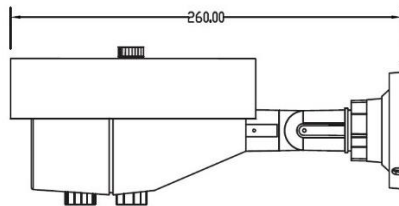

STOiC 4-In-1 Technology	STH-B3271W
Camera	
Image Sensor	1/3" SONY IMX290 STARVIS CMOS
Resolution	1920 X 1080 2.1MP
Effective Pixels	1920 X 1080
Lens	
Focus Length	2.8-12mm
Verifocal / Fixed	Varifocal
Night Vision	
Infrared LED	42μ x 6PCS
IR Range	90M / 270ft
Auto Control IR LED	CDS Auto Control (IR Cut Filter)
Camera Features	
OSD Menu	Yes
WDR	Yes
UTC	With supported DVRs.
Noise Reduction	3DNR
Day / Night	Yes
Compatibility	AHD, TVI, CVI, and SD Analog (4-in-1)
General	
Housing	Metal, IP66 Rated
Operating Temperature	-10C ~ 50C (14 ~ 122F)
Operating Humidity	95% RH Max
Power	DC12V 1000mA
Dimension	260(W) x 112(H) x 85(D)mm
Weight	1400g / 49.4oz (3.1lbs)

Special Features:

- Variable Focus
- STARVIS Technology
- Super LONG RANGE IR 270 Feet

STOiC

Clarity | Innovation | Vision

STOICCCTV.COM

HD
4 IN 1