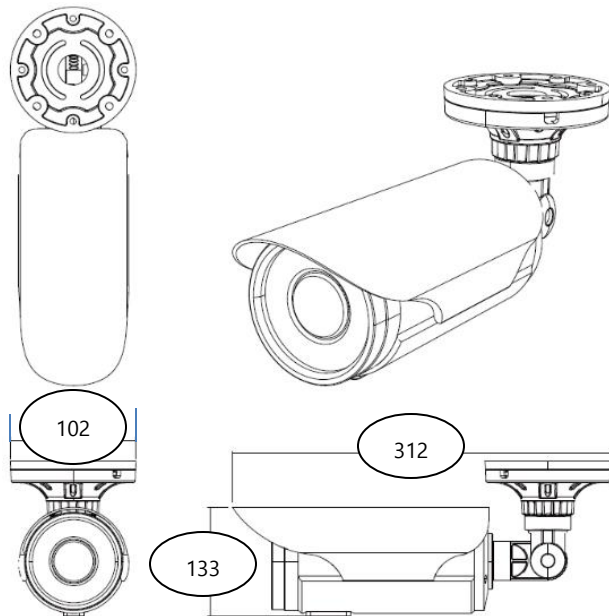

Lens

Verifocal / Fixed	Varifocal
Focal Length	2.7-13.5mm
Focus Control	Auto
Lens Type	Auto

Night Vision

Infrared LED	42μ x 2PCS
IR Range	60M (180ft)
Day/Night	IR-CUT
Auto Control IR LED	CDS Auto Control

Camera Features

OSD Menu	Yes
WDR	Yes
ONVIF	Supports version 2.4
Noise Reduction	DNR
Day / Night	Yes
Image Config	Saturation/Brightness/Contrast /Sharpness, Mirror, 3D NR , White Balance, FLK(Flicker Control)

General

Weatherproof	IP66
Operating Temperature	-4 ~140 F
Operating Humidity	95% RH Max
Power	DC12V 1000mA
Dimension	312L x 133H x 102Wmm
Weight	63.5oz. / 3.96lb. / 1800g