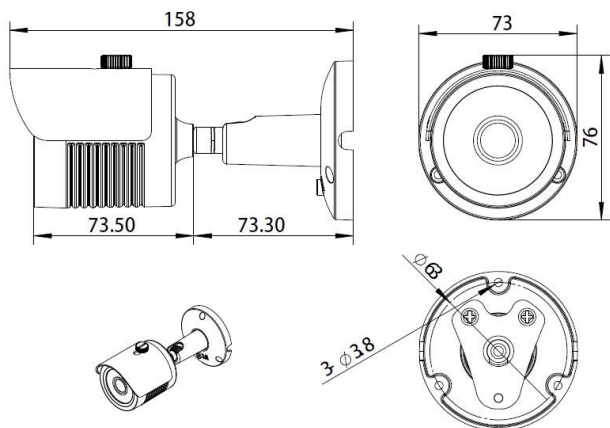

STOiC 4-In-1 Technology	STH-B7300W
Camera	
Image Sensor	1/3" 3MP APTINA AR0330 CMOS
Resolution	3MP 1920 X 1080
Effective Pixels	2048 X 1536
Lens	
Focus Length	3.6mm
Verifocal / Fixed	Fixed
Night Vision	
Infrared LED	42μ x 2PCS
IR Range	30M / 100ft
Auto Control IR LED	CDS Auto Control (IR Cut Filter)
Camera Features	
OSD Menu	Yes
WDR	Yes
UTC	With supported DVRs.
Noise Reduction	3DNR
Day / Night	Yes
Compatibility	AHD, TVI, CVI, and SD Analog (4-in-1)
General	
Housing	Metal, IP66 Rated
Operating Temperature	-10C ~ 50C / 14F ~ 122F
Operating Humidity	95% RH Max
Power	DC12V 700mA
Dimension	157(W) x 70(H) x 66(D) mm
Weight	650g / 23oz (1.4lbs)