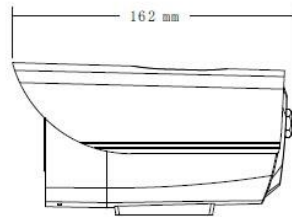

STOiC 4-In-1 Technology	STH-B9180AFW
<b>Camera</b>	
Image Sensor	1/3" SONY 2.1MP IMX323
Resolution	1920 x 1080 (1080p)
Effective Pixels	1920 x 1080
<b>Lens</b>	
Focus Length	2.8-12mm
Varifocal / Fixed	Varifocal / Motorized
<b>Night Vision</b>	
Infrared LED	42μ x 4PCS
IR Range	30M / 90ft
Auto Control IR LED	CDS Auto Control (IR Cut Filter)
<b>Camera Features</b>	
OSD Menu	Yes
WDR	Yes
UTC	With supported DVRs.
Noise Reduction	3DNR
Day / Night	Yes
Compatibility	AHD, TVI, CVI, and SD Analog (4-in-1)
<b>General</b>	
Housing	Metal, IP66 Rated
Operating Temperature	-10C ~ 50C
Operating Humidity	95% RH Max
Power	DC12V 700mA
Dimension	162(W) x 88(H) x 86(D) mm
Weight	650g / 28oz