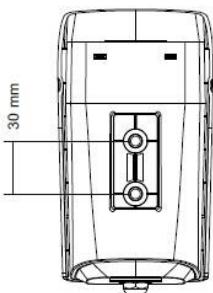

STOiC 4-In-1 Technology	STH-B9180AFW
<b>Camera</b>	
Image Sensor	1/3" SONY 2.1MP IMX323
Resolution	1920 x 1080 (1080p)
Effective Pixels	1920 x 1080
<b>Lens</b>	
Focus Length	2.8-12mm
Varifocal / Fixed	Varifocal / Motorized
<b>Night Vision</b>	
Infrared LED	42μ x 4PCS
IR Range	30M / 90ft
Auto Control IR LED	CDS Auto Control (IR Cut Filter)
<b>Camera Features</b>	
OSD Menu	Yes
WDR	Yes
UTC	With supported DVRs.
Noise Reduction	3DNR
Day / Night	Yes
Compatibility	AHD, TVI, CVI, and SD Analog (4-in-1)
<b>General</b>	
Housing	Metal, IP66 Rated
Operating Temperature	-10C ~ 50C
Operating Humidity	95% RH Max
Power	DC12V 700mA
Dimension	162(W) x 88(H) x 86(D) mm
Weight	650g / 28oz