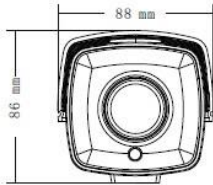

STOiC 4-In-1 Technology	STH-B9180AFW
<b>Camera</b>	
Image Sensor	1/3" SONY 2.1MP IMX323
Resolution	1920 x 1080 (1080p)
Effective Pixels	1920 x 1080
<b>Lens</b>	
Focus Length	2.8-12mm
Varifocal / Fixed	Varifocal / Motorized
<b>Night Vision</b>	
Infrared LED	42μ x 4PCS
IR Range	30M / 90ft
Auto Control IR LED	CDS Auto Control (IR Cut Filter)
<b>Camera Features</b>	
OSD Menu	Yes
WDR	Yes
UTC	With supported DVRs.
Noise Reduction	3DNR
Day / Night	Yes
Compatibility	AHD, TVI, CVI, and SD Analog (4-in-1)
<b>General</b>	
Housing	Metal, IP66 Rated
Operating Temperature	-10C ~ 50C
Operating Humidity	95% RH Max
Power	DC12V 700mA
Dimension	162(W) x 88(H) x 86(D) mm
Weight	650g / 28oz