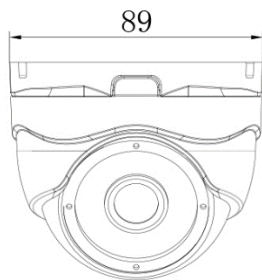

STOiC 4-In-1 Technology	STH-D1061W
Camera	
Image Sensor	1/3" 2MP SONY IMX323 CMOS
Resolution	1920 x 1080 (1080p)
Effective Pixels	1920 x 1080
Lens	
Focus Length	3.6mm
Verifocal / Fixed	Fixed
Night Vision	
Infrared LED	14μ x 18PCS
IR Range	20M / 70ft
Auto Control IR LED	CDS Auto Control (IR Cut Filter)
Camera Features	
OSD Menu	Yes
WDR	Yes
UTC	With supported DVRs.
Noise Reduction	3DNR
Day / Night	Yes
Compatibility	AHD, TVI, CVI, and SD Analog (4-in-1)
General	
Housing	Metal, IP66 Rated
Operating Temperature	-10C ~ 50C / 14F ~ 122F
Operating Humidity	95% RH Max
Power	DC12V 700mA
Dimension	94 x 69mm
Weight	400g / 14oz (.88lbs)