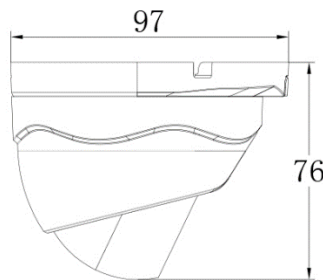

STOiC 4-In-1 Technology	STH-D1061W
Camera	
Image Sensor	1/3" 2MP SONY IMX323 CMOS
Resolution	1920 x 1080 (1080p)
Effective Pixels	1920 x 1080
Lens	
Focus Length	3.6mm
Verifocal / Fixed	Fixed
Night Vision	
Infrared LED	14μ x 18PCS
IR Range	20M / 70ft
Auto Control IR LED	CDS Auto Control (IR Cut Filter)
Camera Features	
OSD Menu	Yes
WDR	Yes
UTC	With supported DVRs.
Noise Reduction	3DNR
Day / Night	Yes
Compatibility	AHD, TVI, CVI, and SD Analog (4-in-1)
General	
Housing	Metal, IP66 Rated
Operating Temperature	-10C ~ 50C / 14F ~ 122F
Operating Humidity	95% RH Max
Power	DC12V 700mA
Dimension	94 x 69mm
Weight	400g / 14oz (.88lbs)