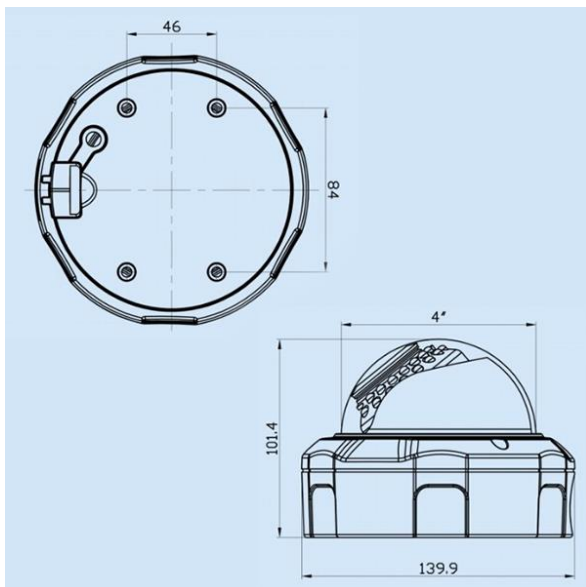

STOiC 4-In-1 Technology

STH-D1390WP

Camera

Image Sensor	1/3" SONY High-Performance CMOS
Resolution	1920 x 1080 (1080p)
Effective Pixels	1920 x 1080

Lens

Focus Length	1.7mm Ultra-Wide Angle
Verifocal / Fixed	Fixed

General

Housing	Metal, IP66 Rated
Operating Temperature	-10C ~ 50C
Operating Humidity	95% RH Max
Power	DC12V 700mA
Dimension	125(W) x 105.8(H) x 135 mm
Weight	650g / 28oz

Special Features:

- 180 Degree Viewing Angle
- 360 Degree Field of View