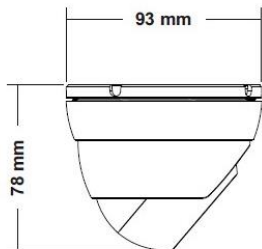

<b>STOiC 4-In-1 Technology</b>		<b>STH-D3330W</b>	
<b>Camera</b>			
Image Sensor	1/3" 3MP APTINA AR0330 CMOS		
Resolution	3MP 1920 X 1080		
Effective Pixels	2048 X 1536		
<b>Lens</b>			
Focus Length	3.6mm		
Verifocal / Fixed	Fixed		
<b>Night Vision</b>			
Infrared LED	14μ x 18PCS		
IR Range	20M / 70ft		
Auto Control IR LED	CDS Auto Control (IR Cut Filter)		
<b>Camera Features</b>			
OSD Menu	Yes		
WDR	Yes		
UTC	With supported DVRs.		
Noise Reduction	3DNR		
Day / Night	Yes		
Compatibility	AHD, TVI, CVI, and SD Analog (4-in-1)		
<b>General</b>			
Housing	Metal, IP66 Rated		
Operating Temperature	-10C ~ 50C / 14F ~ 122F		
Operating Humidity	95% RH Max		
Power	DC12V 700mA		
Dimension	94mm X 69mm		
Weight	400g / 14oz (.88lbs)		