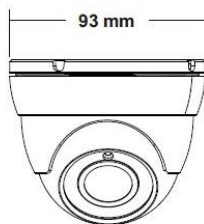

<b>STOiC 4-In-1 Technology</b>		<b>STH-D3330W</b>	
<b>Camera</b>			
Image Sensor	1/3" 3MP APTINA AR0330 CMOS		
Resolution	3MP 1920 X 1080		
Effective Pixels	2048 X 1536		
<b>Lens</b>			
Focus Length	3.6mm		
Verifocal / Fixed	Fixed		
<b>Night Vision</b>			
Infrared LED	14μ x 18PCS		
IR Range	20M / 70ft		
Auto Control IR LED	CDS Auto Control (IR Cut Filter)		
<b>Camera Features</b>			
OSD Menu	Yes		
WDR	Yes		
UTC	With supported DVRs.		
Noise Reduction	3DNR		
Day / Night	Yes		
Compatibility	AHD, TVI, CVI, and SD Analog (4-in-1)		
<b>General</b>			
Housing	Metal, IP66 Rated		
Operating Temperature	-10C ~ 50C / 14F ~ 122F		
Operating Humidity	95% RH Max		
Power	DC12V 700mA		
Dimension	94mm X 69mm		
Weight	400g / 14oz (.88lbs)		