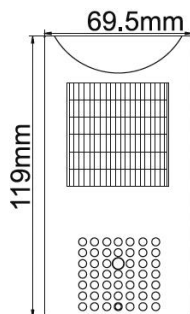

STOic 4-In-1 Technology	STV-CPIR1
<b>Camera</b>	
Image Sensor	1/3" SONY 2.4MP CMOS
Resolution	1920 x 1080 (1080p)
Effective Pixels	1920 x 1080
<b>Lens</b>	
Focus Length	3.7mm Pinhole
Verifocal / Fixed	Fixed
<b>Night Vision</b>	
Infrared LED	N/A
IR Range	N/A
Auto Control IR LED	N/A
<b>Camera Features</b>	
OSD Menu	Yes
WDR	Yes
UTC	With supported DVRs.
Noise Reduction	3DNR
Day / Night	Yes
Compatibility	AHD, TVI, CVI, and SD Analog (4-in-1)
<b>General</b>	
Housing	Plastic, Indoor Rated Housing
Operating Temperature	-10C ~ 50C
Operating Humidity	95% RH Max
Power	DC12V 700mA
Dimension	70(W) x 40(H) x 119(D) mm
Weight	350g / 12.4oz