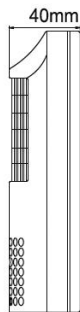

STOic 4-In-1 Technology	STV-CPIR1
<b>Camera</b>	
Image Sensor	1/3" SONY 2.4MP CMOS
Resolution	1920 x 1080 (1080p)
Effective Pixels	1920 x 1080
<b>Lens</b>	
Focus Length	3.7mm Pinhole
Verifocal / Fixed	Fixed
<b>Night Vision</b>	
Infrared LED	N/A
IR Range	N/A
Auto Control IR LED	N/A
<b>Camera Features</b>	
OSD Menu	Yes
WDR	Yes
UTC	With supported DVRs.
Noise Reduction	3DNR
Day / Night	Yes
Compatibility	AHD, TVI, CVI, and SD Analog (4-in-1)
<b>General</b>	
Housing	Plastic, Indoor Rated Housing
Operating Temperature	-10C ~ 50C
Operating Humidity	95% RH Max
Power	DC12V 700mA
Dimension	70(W) x 40(H) x 119(D) mm
Weight	350g / 12.4oz