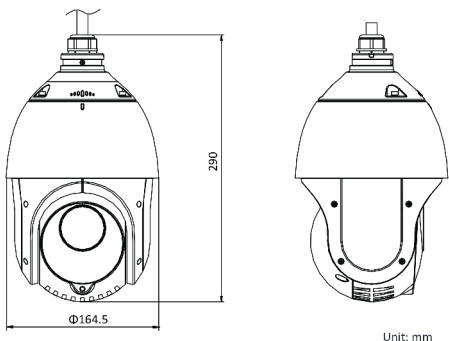

DIMENSION

THK-NP112-IR/25X		
Camera	Image Sensor	1/3" Progressive Scan CMOS
	Min. Illumination	Color: 0.005 lux@(F1.6, AGC ON), 0.001 lux@(F1.6, AGC ON), 0 lux with IR
	White Balance	Auto/Manual/ATW (Auto-tracking White Balance)/Indoor/Outdoor/ Fluorescent Lamp / Sodium Lamp
	AGC	Auto/Manual
	Shutter Time	50Hz: 1/1s to 1/30,000s; 60Hz: 1/1s to 1/30,000s
	Day & Night	IR Cut Filter
	Digital Zoom	16x
	Privacy Mask	24 programmable privacy masks
	Focus Mode	Auto / Semi-automatic / Manual
	WDR	120dB WDR
Lens	Focal Length	4.8mm to 120mm, 25x optical
	Zoom Speed	Approx. 3.6s (optical lens, wide-tele)
	FOV	Horizontal FOV: 57.6° to 2.5°(wide-tele), Vertical FOV: 34.4° to 1.4°(wide-tele), Diagonal FOV: 64.5° to 2.9°(wide-tele)
	Working Distance	10mm to 1500mm (wide-tele)
	Aperture Range	F1.6 to F.3.5
IR	IR Distance	100M
	Smart IR	Support
PTZ	Movement Range (Pan)	360° endless
	Pan Speed	Configurable, from 0.1°/s to 80°/s, Preset speed: 80°/s
	Movement Range (Tilt)	From -15° to 90° (auto-flip)
	Proportional Zoom	Support
	Presets	300
	Patrol Scan	8 patrols, up to 32 preset for each patrol
	Pattern Scan	4 pattern scans, record time over 10 minutes for each scan
	Power-off Memory	Support
	Park Action	Preset/ Pattern Scan / Patrol Scan / Auto Scan / Tilt Scan / Random Scan / Frame Scan / Panorama Scan
	3D Positioning	Support
	PTZ Position Display	Support
	Preset Freezing	Support
	Scheduled Task	Preset/ Pattern Scan / Patrol Scan / Auto Scan / Tilt Scan / Random Scan / Frame Scan / Panorama Scan / Dome Reboot / Dome Adjust / Aux Output
Compression Standard	Video Compression	Main Stream: H.265+/H.265/H.264+/H.264, Sub Stream: H.265/MJPEG Third Stream: H.265/H.264/MJPEG
	H.264 Type	Baseline Profile / Main Profile / High Profile
	H.264+	Support
	H.265 Type	Baseline Profile / Main Profile / High Profile
	H.265+	Support
	Video Bit Rate	32 Kbps to 16384 Kbps
	Audio Compression	G.711alaw / G.711ulaw / G.722 / G.726 / MP2L2 / PCM
	Audio Bit Rate	G.711alaw / G.711ulaw: 64Kbps; G.722.1/G.726: 16Kbps; MP2L2/PCM: 32/64/128Kbps
SVC	Support	
Smart Feature	Basic Event	Motion Detection, Video Tampering Detection, Exception
	Smart Event	Intrusion Detection, Line Crossing Detection, Region Entrance Detection, Region Exiting Detection, Object Removal Detection, Unattended Baggage Detection
	Smart Record	ANR (Automatic Network Replenishment), Dual-VCA
	ROI	Main stream, Sub stream, Third stream respectively support four fixed areas