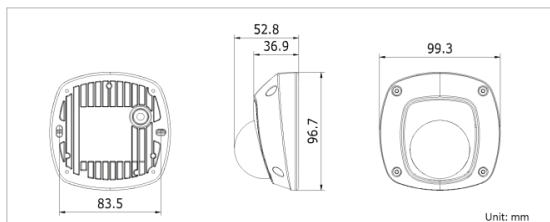

DIMENSION

THK-NC304WDA	
Image Sensor	1/3" Progressive Scan CMOS
Min. Illumination	0.01 Lux @ (F1.2, AGC ON) 0 Lux with IR
Shutter Speed	1/3 s to 1/10,000 s
Lens Mount	M12
Day & Night	IR cut filter with auto switch
DNR	3D DNR
Wide Dynamic Range	120dB
Compression Standard	
Video Compression	H.264 / MJPEG
H.264 Type	Main Profile
Video Bit Rate	256 Kbps – 16 Mbps
Dual Streams	Support
Audio Compression	G.711/722.1/G.726/MP2L2 *only for S models
Audio Bit rate	64Kbps(G.711) / 16Kbps(G.722.1) / 16Kbps(726) 32 -128Kbps(MP2L2) *only for S models
Image	
Max. Resolution	2688×1520
Frame Rate	50Hz: 20fps (2688×1520), 25fps(1920×1080), 25fps(1280×720) 60Hz: 20fps (2688×1520), 30fps 1920×1080), 30 fps(1280×720)
Image Setting	Rotate Mode, Saturation, Brightness, Contrast, Sharpness adjustable by client software or web browser
BLC	Support, zone configurable
ROI Codec	Support
Network	
Network Storage	NAS (Support NFS,SMB/CIFS) ANR
Alarm Trigger	Motion detection, Tampering alarm, Network disconnect, IP address conflict, Storage exception
Protocols	TCP/IP, UDP, ICMP, HTTP, HTTPS, FTP, DHCP, DNS, DDNS, RTP, RTSP, RTCP, PPPoE, NTP, UPnP, SMTP, SNMP, IGMP, 802.1X, QoS, IPv6, Bonjour
General	One-key reset, Flash-prevention, dual stream, heartbeat, mirror, password protection, privacy mask, watermark, IP address filtering, Anonymous access
Standard	ONVIF (PROFILE S, PROFILE G), PSIA, CGI, ISAPI
Interface	
Communication Interface	1 RJ45 10M/100M Ethernet port
On -board storage	Built-in Micro SD/SDHC/SDXC slot, up to 128 GB
Alarm interface	1x alarm I/O *only for S models
Audio interface	Built-in microphone and 1x audio output *only for S models
Reset	Yes
General	
Operating Conditions	-30 °C ~ 60 °C (-22 °F ~ 140 °F), Humidity 95% or less (non-condensing)
Power Supply	DC 12V ± 10%, PoE (802.3af)
Power Consumption	Max. 5W
IR Range	Approx.10 meters
Ingress Protection	IP66
Impact Protection	IEC60068 -275Eh, 20J; EN50102, up to IK08
Dimensions	99.3 ×96.7 ×52.8 mm
Weight	600 g (1.32 lbs)