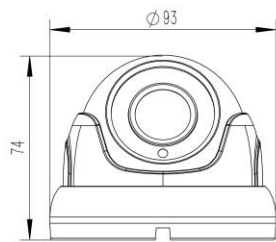

STOIC

CLARITY | INNOVATION | VISION

STOIC Technologies 5MP Starlight Turret Dome Camera,
4 in 1 Switchable, 4MP/5MP Switchable, 3.6mm Fixed
Lens, IP66, 80' IR, Defog, Smart IR

SPECIFICATIONS:

Model NO.	STH-B5M61W
Video Output Mode	AHD/TVI: 5M@20fps/12.5fps, 4M/2M@30fps; CVI: 4M/2M@30fps
Camera	
Image Sensor	1/2.8" SONY Starvis Back-illuminated CMOS sensor
Image Resolution	5MP
Effective Pixels	5M:2592*1944 4M:2560*1440
TV System	PAL/NTSC
Electronic Shutter	1/25s~1/50,000s, 1/30s~1/60,000s
S/N Ratio	≥50dB
Scanning System	Progressive Scan
Lens	
Focus Length	3.6mm
Focus Control	Fixed
Lens Type	Fixed
Pixels	6M Pixels
Auto Iris Support	NO
Night Vision	
Infrared LED	14μ x 18PCS
Infrared Distance	25M (80 Feet)

IR Power On / Off	Smart IR control
Camera Features	
Starlight	YES
Day/Night	YES
OSD Menu Language	YES
White Balance	AUTO / MANUAL
Gain Control	AUTO
Noise Reduction	3DNR
Picture Adjustment	YES
WDR	YES
OSD Support	YES
UTC	YES
Dip Switch	/
General	
Housing	Metal, IP66
Dual Voltage	NO
IR Cut Filter	YES
Heater	NO
Audio	NO
Operation Temperature	-10°C ~ +50°C RH95% Max
Storage Temperature	-20°C ~ +60°C RH95% Max
Power Source	DC12V±10%, 550mA
Dimension	φ93 x 74(H) mm
Weight	400g