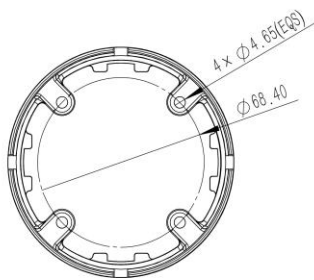

STOIC

CLARITY | INNOVATION | VISION

STOIC Technologies 5MP Starlight Turret Dome Camera,
4 in 1 Switchable, 4MP/5MP Switchable, 3.6mm Fixed
Lens, IP66, 80' IR, Defog, Smart IR

SPECIFICATIONS:

Model NO.	STH-B5M61W
Video Output Mode	AHD/TVI: 5M@20fps/12.5fps, 4M/2M@30fps; CVI: 4M/2M@30fps
Camera	
Image Sensor	1/2.8" SONY Starvis Back-illuminated CMOS sensor
Image Resolution	5MP
Effective Pixels	5M:2592*1944 4M:2560*1440
TV System	PAL/NTSC
Electronic Shutter	1/25s~1/50,000s, 1/30s~1/60,000s
S/N Ratio	≥50dB
Scanning System	Progressive Scan
Lens	
Focus Length	3.6mm
Focus Control	Fixed
Lens Type	Fixed
Pixels	6M Pixels
Auto Iris Support	NO
Night Vision	
Infrared LED	14μ x 18PCS
Infrared Distance	25M (80 Feet)

IR Power On / Off	Smart IR control
Camera Features	
Starlight	YES
Day/Night	YES
OSD Menu Language	YES
White Balance	AUTO / MANUAL
Gain Control	AUTO
Noise Reduction	3DNR
Picture Adjustment	YES
WDR	YES
OSD Support	YES
UTC	YES
Dip Switch	/
General	
Housing	Metal, IP66
Dual Voltage	NO
IR Cut Filter	YES
Heater	NO
Audio	NO
Operation Temperature	-10°C ~ +50°C RH95% Max
Storage Temperature	-20°C ~ +60°C RH95% Max
Power Source	DC12V±10%, 550mA
Dimension	φ93 x 74(H) mm
Weight	400g