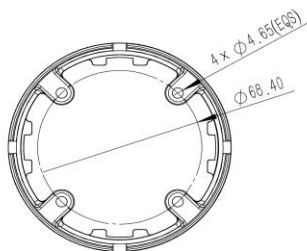

STOIC

CLARITY | INNOVATION | VISION

STOIC Technologies 5MP Starlight Turret Dome Camera,
4 in 1 Switchable, 4MP/5MP Switchable, 3.6mm Fixed
Lens, IP66, 80' IR, Defog, Smart IR

STH-D5M61W

SPECIFICATIONS:

Model NO.	STH-B5M61W
Video Output Mode	AHD/TVI: 5M@20fps/12.5fps, 4M/2M@30fps; CVI: 4M/2M@30fps
Camera	
Image Sensor	1/2.8" SONY Starvis Back-illuminated CMOS sensor
Image Resolution	5MP
Effective Pixels	5M:2592*1944 4M:2560*1440
TV System	PAL/NTSC
Electronic Shutter	1/25s~1/50,000s, 1/30s~1/60,000s
S/N Ratio	≥50dB
Scanning System	Progressive Scan
Lens	
Focus Length	3.6mm
Focus Control	Fixed
Lens Type	Fixed
Pixels	6M Pixels
Auto Iris Support	NO
Night Vision	
Infrared LED	14μ x 18PCS
Infrared Distance	25M (80 Feet)
IR Power On / Off	Smart IR control
Camera Features	
Starlight	/

Day/Night	YES
OSD Menu Language	YES
White Balance	AUTO / MANUAL
Gain Control	AUTO
Noise Reduction	3DNR
Picture Adjustment	YES
WDR	YES
OSD Support	YES
UTC	YES
Dip Switch	/

General

Housing	Metal, IP66
Dual Voltage	NO
IR Cut Filter	YES
Heater	NO
Audio	/
Operation Temperature	-10°C ~ +50°C RH95% Max
Storage Temperature	-20°C ~ +60°C RH95% Max
Power Source	DC12V±10%, 550mA
Dimension	φ93 x 74(H) mm
Weight	400g