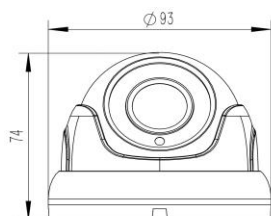

STOIC

CLARITY | INNOVATION | VISION

STOIC Technologies 5MP Starlight Turret Dome Camera,
4 in 1 Switchable, 4MP/5MP Switchable, 3.6mm Fixed
Lens, IP66, 80' IR, Defog, Smart IR

STH-D5M61W

SPECIFICATIONS:

Model NO.	STH-B5M61W
Video Output Mode	AHD/TVI: 5M@20fps/12.5fps, 4M/2M@30fps; CVI: 4M/2M@30fps
Camera	
Image Sensor	1/2.8" SONY Starvis Back-illuminated CMOS sensor
Image Resolution	5MP
Effective Pixels	5M:2592*1944 4M:2560*1440
TV System	PAL/NTSC
Electronic Shutter	1/25s~1/50,000s, 1/30s~1/60,000s
S/N Ratio	≥50dB
Scanning System	Progressive Scan
Lens	
Focus Length	3.6mm
Focus Control	Fixed
Lens Type	Fixed
Pixels	6M Pixels
Auto Iris Support	NO
Night Vision	
Infrared LED	14μ x 18PCS
Infrared Distance	25M (80 Feet)
IR Power On / Off	Smart IR control
Camera Features	
Starlight	/

Day/Night	YES
OSD Menu Language	YES
White Balance	AUTO / MANUAL
Gain Control	AUTO
Noise Reduction	3DNR
Picture Adjustment	YES
WDR	YES
OSD Support	YES
UTC	YES
Dip Switch	/

General

Housing	Metal, IP66
Dual Voltage	NO
IR Cut Filter	YES
Heater	NO
Audio	/
Operation Temperature	-10°C ~ +50°C RH95% Max
Storage Temperature	-20°C ~ +60°C RH95% Max
Power Source	DC12V±10%, 550mA
Dimension	φ93 x 74(H) mm
Weight	400g