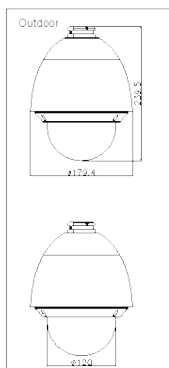

Dimensions

Accessories

DS-1660ZJ
PTZ Parapet
Wall Mount Bracket

DS-1661ZJ (20cm)
PTZ Ceiling
Mount Bracket

DS-1601ZJ-Pole
PTZ Pole
Mount Bracket

DS-1601ZJ-Corner
PTZ Corner
Mount Bracket

NP112-OD

Camera	
Image Sensor	1/2.8" Progressive Scan CMOS
Effective Pixel	1920(H) x 1080(V)
Min. Illumination	Color: 0.05Lux @ (F1.6, AGC On), B/W: 0.01Lux @ (F1.6, AGC On)
White Balance	Auto / Manual / ATW / Indoor / Outdoor / Daylight lamp / Sodium lamp
AGC	Auto / Manual
S / N ratio	≥ 52dB
Digital Noise Reduction	3D DNR
Backlight Compensation	BLC
Wide Dynamic Range	Digital WDR
Defog	Support
Shutter Speed	1/1 - 1/10,000s
Day & Night	IR Cut Filter
Digital Zoom	16X
Focus Mode	Auto / Semiautomatic / Manual
Privacy Mask	2 privacy masks programmable
Lens	
Focal Length	4.7-94mm, 20x
Zoom Speed	Approx.3s (Optical Wide-Tele)
Angle of View	58.3 ~ 3.2 degree (Wide-Tele)
Min. Working Distance	10 ~ 1000mm (Wide-Tele)
Aperture Range	F1.6 ~ F3.5
Pan and Tilt	
Pan / Tilt Range	Pan: 360° endless; Tilt: -2° ~ 90°(Auto Flip)
Pan / Tilt Speed	Pan manual speed: 0.1° ~ 160°/s, Pan preset speed: 160°/s Tilt manual speed: 0.1° ~ 120°/s, Tilt preset speed: 120°/s
Proportional Zoom	Rotation speed can be adjusted automatically according to zoom multiples
Number of Preset	256
Patrol	8 patrols, up to 32 presets per patrol
Park Action	Pattern / Pan scan / Tilt scan / Frame scan / Panorama scan / Random scan
Power-off Memory	Support
PTZ Position Display	On / off
Preset Freezing	Support
Local Video and Audio	
Alarm Input / Output	1 input 0-5v DC) / 1 relay output, alarm response actions configurable
Audio Input / Output	1 mic / Line in, 2-2.4V[p-p]; output impedance: 1KΩ, ±10% / 1 output, Line level, impedance: 600Ω
Network	
Ethernet	10Base-T / 100Base-TX, RJ45 connector
Max. Image Resolution	1920x1080
Frame Rate	50Hz: 25 fps (1920x1080), 25 fps (1280x720); 60Hz: 30 fps (1920x1080), 30 fps (1280x720)
Image Compression	H.264/MJPEG
SVC	Support
ROI Encoding	Support 2 areas with adjustable levels
Audio Compression	G.711u / G.711a / G.726 / MP2L2
Protocols	IPv4/IPv6, HTTP, HTTPS, 802.1X, QoS, FTP, SMTP, UPnP, SNMP, DNS, DDNS, NTP, RTSP, RTP, TCP, UDP, IGMP, ICMP, DHCP, PPPoE
Simultaneous Live View Streams	Up to 6 Dual streams
SD Memory Card	Built-in micro SD card slot, up to 64GB, support edge recording
User / Host Level	Up to 32 users, 3 Levels: Administrator, Operator, User
Security Measures	User authentication (ID and PW), Host authentication (MAC address), IP address filtering
Integration	
Application Programming	Open-ended API, support Onvif, PSIA and CGI
Web Browser	IE 7+, Chrome 18+, Firefox 5.0+, Safari 5.02+
General	
Power	-AE: 24VAC/PoE+(802.3at), Max18W; -AE3: 24VAC/PoE(802.3af), Max 12W
Working Temperature	-AE: -30°C ~ 65°C (-22°F ~ 149°F) ; -AE3: -10°C ~ 50°C (14°F ~ 122°F)
Humidity	90% or less
Protection Level	IP66 (outdoor), TVS 4,000V lightning protection, surge protection and voltage transient protection
Dimensions	Φ179.4x239.5mm (Φ7.06"x9.43") (outdoor) Φ165x179.5mm (Φ6.50"x7.07") (ceiling) Φ165x168mm (Φ6.50"x6.61") (In-ceiling)
Weight	Approx. 2Kg (4.41lbs)
Mount Option (for outdoor model)	Long-arm wall mount: DS-1601ZJ; Short-arm mount: DS-1618ZJ Pendent mount: DS-1661ZJ (20cm) or DS-1662ZJ (50cm)