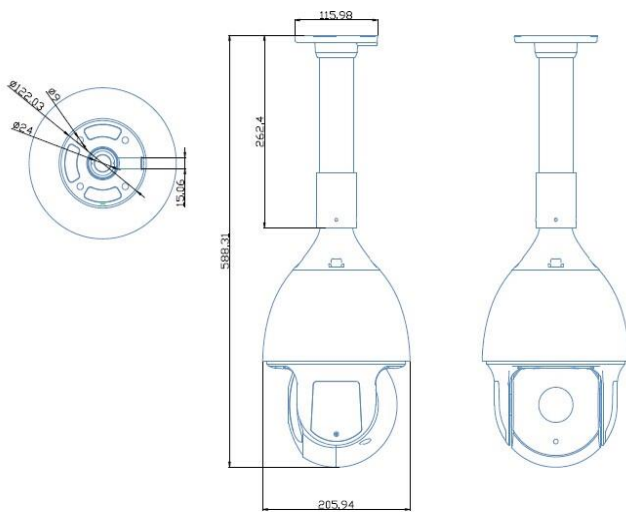

# STOIC

CLARITY | INNOVATION | VISION

Stoic Technologies 7 inch, 2MP, HD PTZ Camera with 18X Optical Zoom, 5.35-96.3MM Motorized Lens, Auto Focus, 390 Feet Night Vision, IP66 Weatherproof, Lightning Protection, 3 in 1 Support Switchable (HD-TVI, AHD, CVBS)

## SPECIFICATIONS:

<b>Model</b>	<b>STH-P7364Z18WB</b>
<b>Camera</b>	
Image Sensor	1/2.9" SONY 2.1MP CMOS Sensor
Horizontal Resolution	2MP
S/N Ratio	>50db
<b>PTZ</b>	
Horizontal Rotation Speed	120°/S
Horizontal Rotation Range	0°~360°
Tilt Rotation Speed	60°/s
Tilt Rotation Range	0°~90°
Auto Flip	Support
Ratio Speed	Support
360° Scan	Support
A-B Scan	Support
Preset Points	220
Guard Tours	3 groups
Guard Points	Max.16 points
<b>Lens</b>	
Focus Length	5.35mm-96.3mm
Focus Control	18X Optical Zoom
<b>Night Vision</b>	
Infrared LED	Φ 42x8PCS
IR Range	120m (390 Feet)
Auto Control IR LED	PWM
<b>Communication</b>	
Communication Protocol	UTC
Communication interface	COAXIAL CABLE
<b>Interface</b>	

Audio	No
Alarm	/
<b>General</b>	
Weatherproof	IP66
Operating Temperature	Indoor: 0°~ +40° Outdoor: -20°~ +60°
Operating Humidity	≤90% Non Condensing
Heater & Blower	Auto temperature control
Power	DC12V/3A
Lightning Protection	Transient voltage 6000V
Dimension	31x31x44(mm)
Weight	10.2Kgs