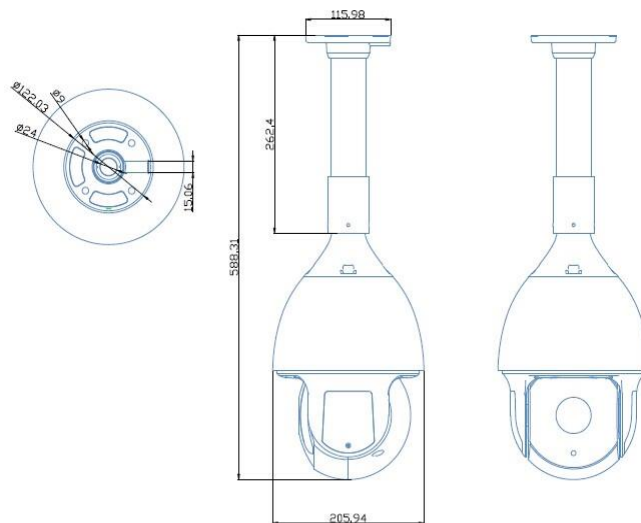

**STH-P7364Z18WB**  
**7" HD PTZ With 18x Zoom**

**Features**

- 2MP Resolution
- IP66 Weatherproof Rated
- 360ft of Night Vision
- 5.35mm-96.3mm Lens(18x Zoom)

SPECIFICATION	
<b>Model</b>	<b>STH-P7364Z18WB</b>
<b>Camera</b>	
Image Sensor	1/2.9" SONY 2.1MP CMOS Sensor
Horizontal Resolution	2MP
S/N Ratio	>50db
<b>PTZ</b>	
Horizontal Rotation Speed	120°/S
Horizontal Rotation Range	0°~360°
Tilt Rotation Speed	60°/s
Tilt Rotation Range	0°~93°
Auto Flip	Support
Ratio Speed	Support
360° Scan	Support
A-B Scan	Support
Preset Points	220
Guard Tours	3 groups
Guard Points	Max.16 points
<b>Lens</b>	
Focus Length	5.35mm-96.3mm
Focus Control	18X Optical Zoom
<b>Night Vision</b>	

Infrared LED	¢ 42x8PCS
IR Range	120m
Auto Control IR LED	PWM
<b>Communication</b>	
Communication Protocol	UTC
Communication interface	COAXIAL CABLE
RS485	Support
<b>Interface</b>	
Audio	/
Alarm	/
<b>General</b>	
Weatherproof	IP66
Operating Temperature	Indoor: 0°~ +40° Outdoor: -40°~ +60°
Operating Humidity	≤90% Non Condensing
Heater & Blower	Auto temperature control
Power	DC12V/3A
Lightning Protection	Transient voltage 6000V
Size of Package (LxWxH)	31x31x44(cm)
Weight	10.2Kgs

Mounting Options:

CM-307 (Ceiling), CB-57PTZ (Corner), PB57PTZ (Pole Mount)