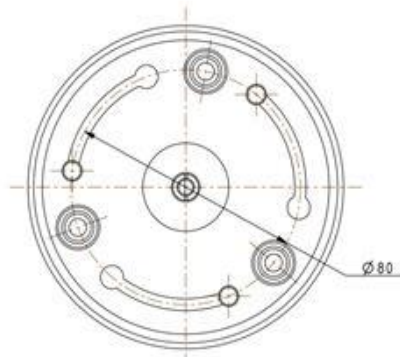

Night Vision

Infrared LED	Φ 42x2PCS
IR Range	25m (80 Feet)
Day-night mode	Auto IR-CUT

Communication

Communication Protocol	UTC
Communication interface	COAXIAL CABLE

Interface

Audio	/
Alarm	/

General

Weatherproof	IP66
Operating Temperature	Indoor: 0°~ +40° Outdoor: -20°~ +60°
Operating Humidity	≤90% Non Condensing
Power	DC12V 2A
Lightning Protection	TVS 3000V
Size of Package (LxWxH)	14x14x12.6(cm)
Weight	1.1Kgs

Shown with:
STH-P25WM Wall Mount Bracket

www.stoiccctv.com