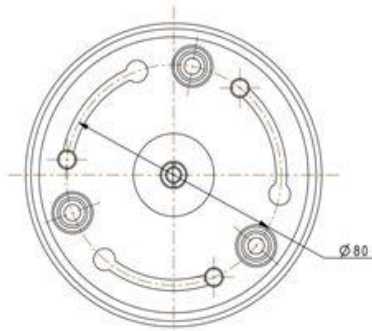

Network protocol	TCP/IP、HTTP、DHCP、DNS、DDNS、RTP、RTSP、PPPoE、SMTP、NTP、UPnP、P2P
ONVIF	Support
Network interface	Built-in RJ45 network interface,support 10M/100M IP DATA
Main Stream	5MP@15fps, 4MP@25fps
Sub Stream	640*480/480*360
MJPEG	2592*1944/1920*1080/ 1280*720
IE Browser	IE8-11, Chrome8+,Firefox3.5+,Safari5+

Interface

Audio	/
Alarm	/

General

Weatherproof	IP66
Operating Temperature	Indoor: 0°~ +40° Outdoor: -20°~ +60°
Operating Humidity	≤90% Non Condensing
Power	DC12V/2A
POE (Optional)	Power Consumption≤15.4Watts
Lightning Protection	TVS 3000V
Size of Package (LxWxH)	14x14x12.6(cm)
Weight	1.1Kgs

Shown with:
STH-P25WM Wall Mount Bracket

www.stoiccctv.com