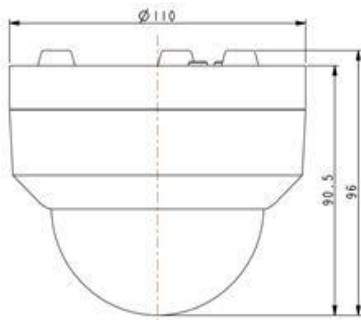

Network protocol	TCP/IP、HTTP、DHCP、DNS、DDNS、RTP、RTSP、PPPoE、SMTP、NTP、UPnP、P2P
ONVIF	Support
Network interface	Built-in RJ45 network interface,support 10M/100M IP DATA
Main Stream	5MP@15fps, 4MP@25fps
Sub Stream	640*480/480*360
MJPEG	2592*1944/1920*1080/ 1280*720
IE Browser	IE8-11, Chrome8+,Firefox3.5+,Safari5+

Interface

Audio	/
Alarm	/

General

Weatherproof	IP66
Operating Temperature	Indoor: 0°~ +40° Outdoor: -20°~ +60°
Operating Humidity	≤90% Non Condensing
Power	DC12V/2A
POE (Optional)	Power Consumption≤15.4Watts
Lightning Protection	TVS 3000V
Size of Package (LxWxH)	14x14x12.6(cm)
Weight	1.1Kgs

Shown with:
STH-P25WM Wall Mount Bracket

www.stoiccctv.com