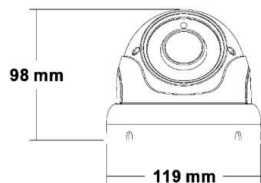

# STOic

CLARITY | INNOVATION | VISION

STH-D5M88AFW

STOic Technologies 5MP Starlight HD Turret Dome with Motorized Zoom 2.7-13.5MM Lens, 100IR, Smart IR, IP66, 4 in1 Switchable

## SPECIFICATIONS:

<b>Model NO.</b>	<b>STH-D5M61AFW</b>		
<b>Video Output Mode</b>	AHD/CVI/TVI/CVBS 4 IN 1		
<b>Camera</b>			
Image Sensor	1/2.8" SONY Starvis Back-illuminated CMOS Sensor		
Image Resolution	5MP		
Effective Pixels			
TV System	PAL/NTSC		
Electronic Shutter	1/25s~1/50,000s , 1/30s~1/60,000s		
S/N Ratio	≥50dB		
Scanning System	Progressive Scan		
<b>Lens</b>			
Focus Length	2.7-13.5mm		
Focus Control	Auto		
Lens Type	Motorized		
Pixels	6M Pixels		
Auto Iris Support	NO		
<b>Night Vision</b>			
Infrared LED	14μ x 24PCS		
Infrared Distance	30M (100')		
IR Power On / Off	Smart IR control		
<b>Camera Features</b>			

Starlight	YES
Day/Night	YES
OSD Menu Language	YES
White Balance	AUTO / MANUAL
Gain Control	AUTO
Noise Reduction	3DNR
Picture Adjustment	YES
WDR	YES
OSD Support	YES
UTC	YES
<b>General</b>	
Housing	Metal, IP66
Bracket	NO
Dual Voltage	NO
IR Cut Filter	YES
Heater	NO
Audio	NO
Operation Temperature	-10°C ~ +50°C RH95% Max
Storage Temperature	-20°C ~ +60°C RH95% Max
Power Source	DC12V±10%, 800mA
Dimension	Φ 119 x 98(H) mm
Weight	800g