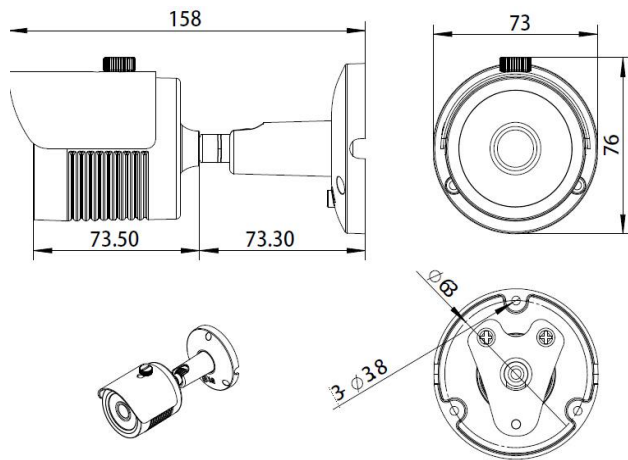

# STOIC

CLARITY | INNOVATION | VISION

**STH-B5XC61W** Stoic Technologies 5MP HD Bullet Camera with 3.6MM Lens, 82' Night Vision, IP66 Weatherproof, Smart IR, AHD, UTC, OSD

STH-B5XC61W

## SPECIFICATIONS:

<b>Model NO.</b>	<b>STH-B5XC61W</b>
<b>Video Output Mode</b>	<b>AHD: 5M@20fps/12.5fps, 4M@30fps/15fps, 2M@30fps;</b>
<b>Camera</b>	
Image Sensor	1/2.5" CMOS sensor
Image Resolution	5M:2592*1944 4M:2560*1440 2M:1920*1080
TV System	PAL/NTSC
Electronic Shutter	AUTO
Scanning System	Progressive Scan
<b>Lens</b>	
Focus Length	3.6mm
Focus Control	Fixed
Lens Type	Fixed
<b>Night Vision</b>	
IR Cut Filter	YES
Infrared LED	14μ x 20PCS
Infrared Distance	25M (82 Feet)
IR Status	AGC Auto Control
<b>Camera Features</b>	
Starlight	NO

## General

Housing	Metal, IP66
Bracket	YES
Operation Temperature	-10°C ~ +50°C RH95% Max
Storage Temperature	-20°C ~ +60°C RH95% Max
Power Source	DC12V±10%, 700mA
Dimension	157(W) x 70(H) x 66(D)mm
Weight	650g