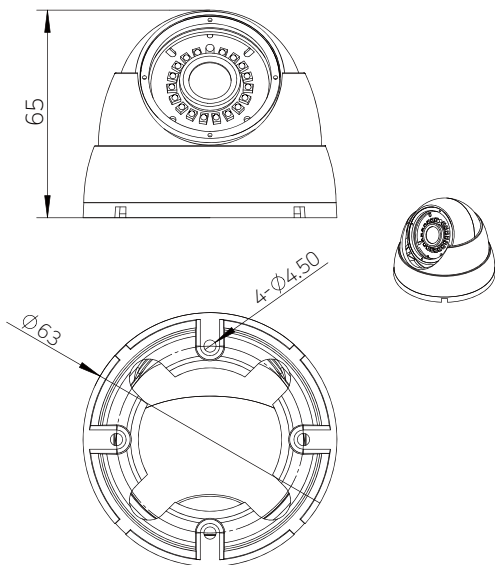

## 2MP HD-TVI Fixed Dome Camera

### KEY FEATURES

- 1/2.9" 2.4MP SONY CMOS Sensor
- Effective Pixels: 1920(H) x 1080(V)
- 3.6mm Fixed Lens
- 0.001Lux@F1.2
- 4 in 1 Video Output (AHD / TVI / CVI / CVBS)
- OSD Menu, Can Switch Video Modes
- UTC (Up the Coax.)
- 30fps (NTSC)
- 12VDC

### DIMENSIONS

TA-ETVF6TQ-W/G3.6	
Image Sensor	1/2.9" SONY 2.4MP CMOS Sensor
Resolution	1080P, 1920(H) X 1080(V)
Signal System	PAL/NTSC
Lens	3.6mm Fixed Lens
Day & Night	Auto ICR / B&W / Color
Minimum Illumination	-
S/N Ratio	More than 50dB
Synchronous System	Internal
Video Frame Rate	2M@30fps / CVBS (Analog): 1200TVL@30fps
Video Output	TVI / AHD / CVI / CVBS (Analog HD)
D/N Mode	Auto / Color / BW (Black and White)
White Balance	ATW / MWB
BLC	Support
Electronic Shutter	1/60s ~ 1/100,000s
LED	-
IR Distance	20M (60ft)
IR Power On	Photodiode AUTO Control
Power Supply	12VDC 10%
Weather Proof	-
Dimension (mm)	142(W) x 65(H) x 63(D) mm
Weight (g)	400
Operating Conditions	-10°C to 50°C; Humidity: Indoor 85%RH