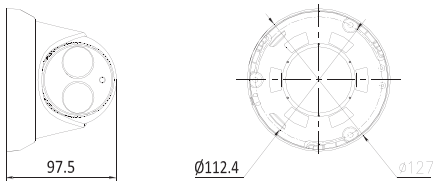

### KEY FEATURES

- ◆ Up to 4 megapixel high resolution
- ◆ 2.8mm/4mm fixed lens
- ◆ 120dB Wide Dynamic Range
- ◆ 3D DNR, BLC
- ◆ High performance EXIR LED
- ◆ Up to 30m IR range (100ft)
- ◆ 3-axis adjustment
- ◆ 12V DC±10% & PoE(802.3af)
- ◆ Mobile Monitoring via EZVIZ P2P or iVMS-4500
- ◆ Dual video streams

### DIMENSIONS

Unit: mm

THK-NC304XD	
Image Sensor	1/2.8" Progressive Scan CMOS
Min. Illumination	0.01Lux @ (F1.2, AGC ON), 0 Lux with IR
Shutter Speed	1/3s to 1/10,000 s
Lens	2.8mm, 4mm @ F2.0
Lens Mount	M12
Day & Night	IR cut filter with auto switch
DNR	3D DNR
Wide Dynamic Range	120dB
Compression Standard	
Video Compression	H.264/MJPEG
H.264 Type	Main Profile
Video Bit Rate	32 Kbps ~16 Mbps
Dual streams	Support
Image	
Max. Resolution	2688×1520
Frame Rate	50Hz: 20fps (2688×1520), 25fps(1920×1080), 25fps(1280×720) 60Hz: 20fps (2688×1520), 30fps (1920×1080), 30fps(1280×720)
Image Setting	Rotate Mode, Saturation, Brightness, Contrast, Sharpness adjustable by client software or web browser
BLC	Support, zone configurable
ROI Codec	Support
Network	
Network Storage	NAS (Support NFS,SMB/CIFS), ANR
Alarm Trigger	Motion detection, Tampering alarm, Network disconnect, IP address conflict, Storage exception
Protocols	TCP/IP, UDP, ICMP, HTTP, HTTPS, FTP, DHCP, DNS, DDNS, RTP, RTSP, RTCP, PPPoE, NTP, UPnP, SMTP, SNMP, IGMP, 802.1X, QoS, IPv6, Bonjour
General	One-key reset, Flash-prevention, dual stream, heartbeat, mirror, password protection, privacy mask, watermark, IP address filtering, Anonymous access
Standard	ONVIF(PROFILE S,PROFILE G),PSIA,CGI,ISAPI
Interface	
Communication Interface	1 RJ45 10M/100M Ethernet port
General	
Operating Conditions	-30 °C ~ 60 °C (-14 °F ~ 140 °F), Humidity 95% or less (non-condensing)
Power Supply	DC12V ± 10%, PoE (802.3af)
Power Consumption	Max. 5.5W (Max. 7.5W with ICR on)
IR Range	Approx. 30 meters (100ft)
Ingress Protection	IP66
Dimensions	Φ127 × 97.5 (5.0" × 3.8")
Weight	670g (1.5lbs)