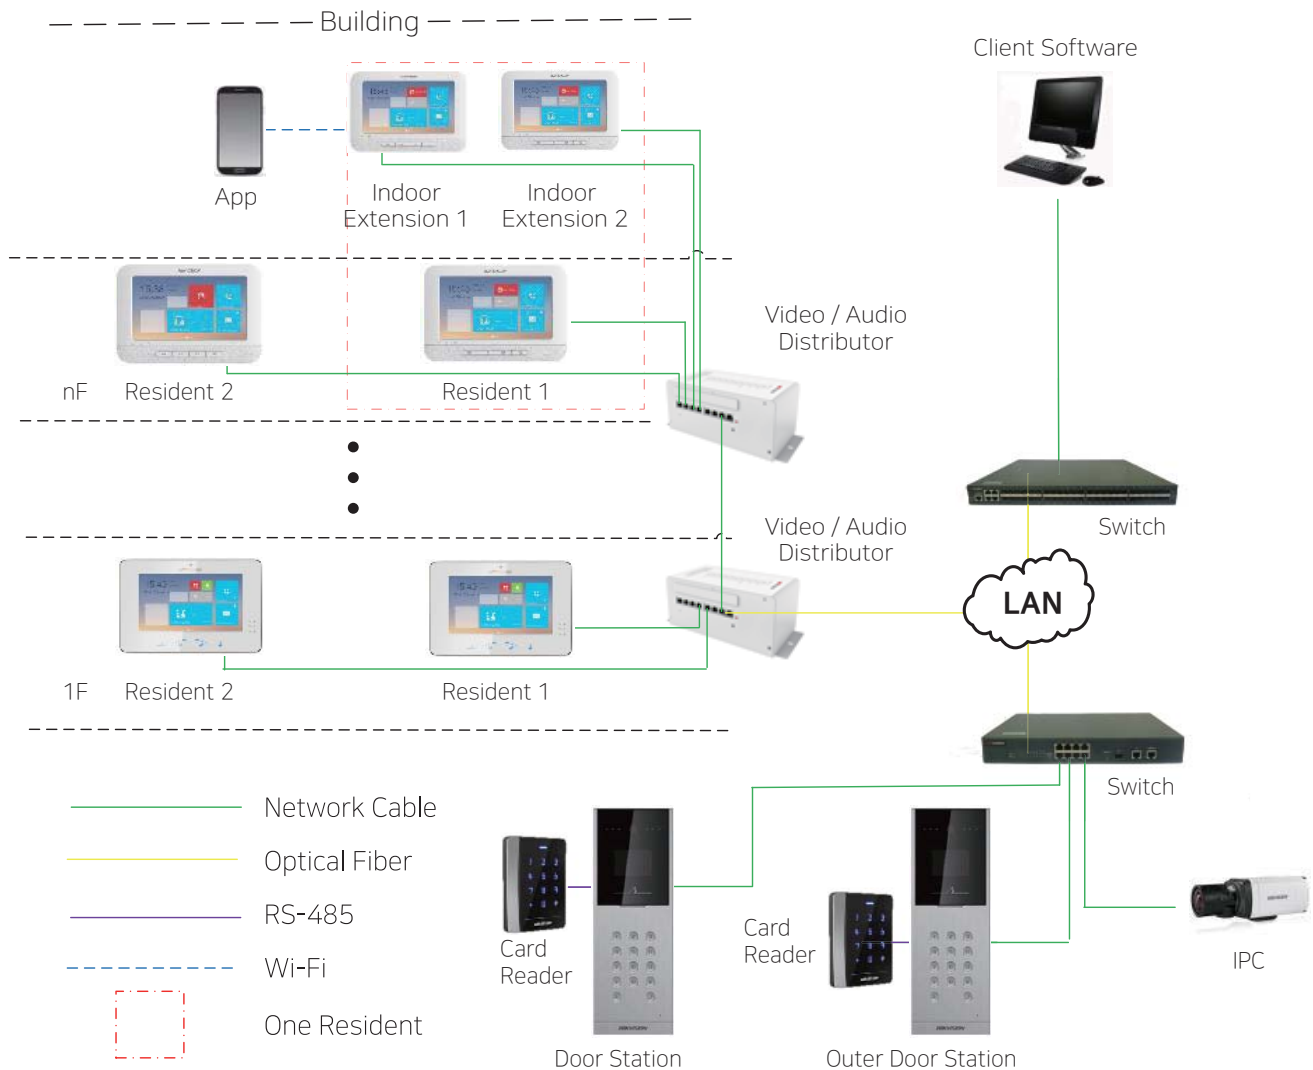

DS-KH6310-W

Video Intercom Indoor Station with 7-inch Touch Screen

KEY FEATURES

Basic Function

- ◆ Hands-free video Intercom function between station and the master station
- ◆ Supports monitoring of door stations and external cameras
- ◆ Remote unlocking via the client software or the app
- ◆ High-performance embedded SOC processor
- ◆ Convenient installation and easy operation

Video / Audio Function

- ◆ HD video surveillance with high performance CMOS
- ◆ 7-inch color TFT LCD with 800x480 resolution
- ◆ Capacitive touch screen and Physical Buttons
- ◆ Noise suppression and echo cancellation
- ◆ H.264 video compression

TYPICAL APPLICATION

Video Intercom Indoor Station with 7-inch Touch Screen

DS-KH6310-W

System parameters	Processor Operation system	High-Performance Embedded SOC Processor Embedded Linux Operation System
Display parameters	Display screen Display resolution Operation method	7-inch Color TFT LCD 800 X 480 Capacitive Touch Screen, 4 Physical Buttons
Audio parameters	Audio input Audio output Audio compression standard Audio compression rate Audio quality	Built-in Omnidirectional Microphone Built-in Loudspeaker G.711 U 64 Kbps Noise Suppression and Echo Cancellation
Network parameters	Ethernet Network protocol	10/100 Mbps Self-Adaptive Ethernet TCP/IP, RTSP
Alarm parameters	Alarm input	8-ch Alarm Input Sensor
Device interfaces	Network interface RS-485 I/O output	1 RJ-45 10/100 Mbps Self-Adaptive Ethernet Interface 1 RS-485 Half-Duplex Port 1
General	Memory Power supply Power consumption Working temperature Working humidity Dimensions (L x W x H) Certification	256 M 24 VDC, Power Over Network Cable (DS-KAD606, DS-KAD612) 12 VDC ≤10 W -10° C TO +55° C (14° F to 131° F) 10% to 90% 217mm x 142mm x 26mm (8.5" x 5.6" x 1.0") FCC, IC, CE, C-TICK, ROHS, REACH, WEEE