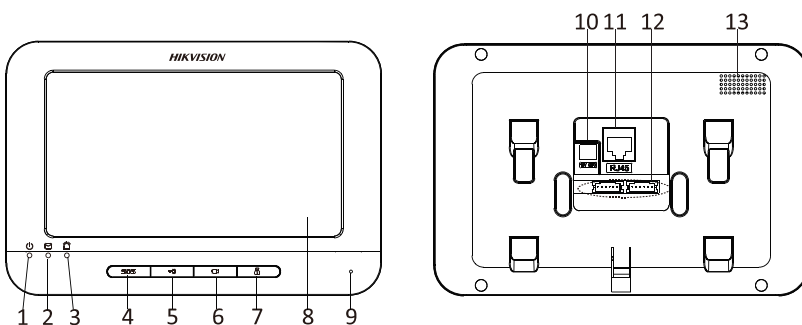

TYPICAL APPLICATION

Video Intercom Indoor Station with 7-inch Touch Screen

DS-KH6310-W

System parameters	Processor Operation system	High-Performance Embedded SOC Processor Embedded Linux Operation System
Display parameters	Display screen Display resolution Operation method	7-inch Color TFT LCD 800 X 480 Capacitive Touch Screen, 4 Physical Buttons
Audio parameters	Audio input Audio output Audio compression standard Audio compression rate Audio quality	Built-in Omnidirectional Microphone Built-in Loudspeaker G.711 U 64 Kbps Noise Suppression and Echo Cancellation
Network parameters	Ethernet Network protocol	10/100 Mbps Self-Adaptive Ethernet TCP/IP, RTSP
Alarm parameters	Alarm input	8-ch Alarm Input Sensor
Device interfaces	Network interface RS-485 I/O output	1 RJ-45 10/100 Mbps Self-Adaptive Ethernet Interface 1 RS-485 Half-Duplex Port 1
General	Memory Power supply Power consumption Working temperature Working humidity Dimensions (L x W x H) Certification	256 M 24 VDC, Power Over Network Cable (DS-KAD606, DS-KAD612) 12 VDC ≤10 W -10° C TO +55° C (14° F to 131° F) 10% to 90% 217mm x 142mm x 26mm (8.5" x 5.6" x 1.0") FCC, IC, CE, C-TICK, ROHS, REACH, WEEE

APPEARANCE AND INTERFACES

Index	Description	Index	Description
1	Power Supply Indicator	8	LCD Display Screen
2	Information Indicator	9	Microphone
3	Alarm Indicator	10	Power Supply Interface
4	SOS Key	11	Network Interface
5	Unlock Key	12	Terminals
6	Live View Key	13	Loudspeaker
7	Management Center Key		