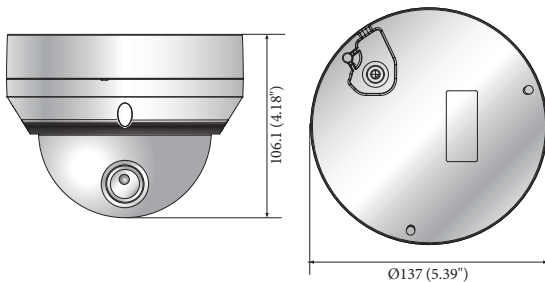

# HCV-7070R

QHD (4MP) Analog Vandal-Resistant IR Dome Camera

## Key Features

- QHD (2560 x 1440, 30fps) resolution
- 0.16 Lux@F1.6 (Color), 0 Lux (B/W : IR LED on)
- 3.2 ~ 10mm (3.1x) varifocal lens
- Day & Night (ICR), DWDR, Motion detection
- Transmission distance Max. 500m
- Easy installation (Plug & play), Dual power
- IP66, IK10 support

## Dimensions

Unit : mm (inch)