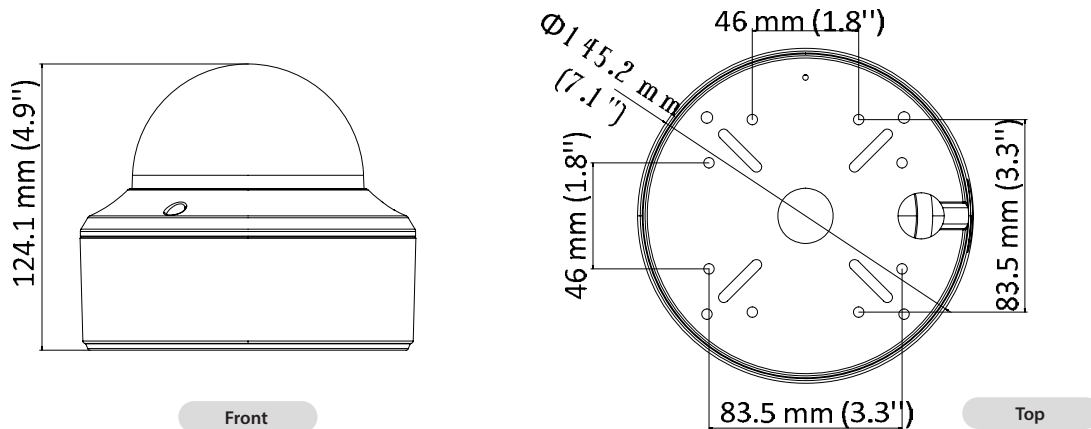

White Balance	Auto/Manual
BLC (Backlight Compensation)	Yes
WDR	Yes
3D DNR	Level 1 to 9
Privacy Mask	4 programmable privacy masks
Motion Detection	4 programmable areas
Language	English
Functions	Brightness, Sharpness, 3D DNR, Mirror, Smart IR
Interface	
Video Output	1 HD analog output
Switch Button	TVI/AHD/CVI/CVBS
General	
Operating Conditions	-40 °C to 60 °C (-40 °F to 140 °F), humidity: 90% or less (non-condensing)
Power Supply	-A: 9.6 VDC to 14.4 VDC; 19.2 VAC to 28.8 VAC
Power Consumption	-A: Max. 8 W
Protection Level	IP67, IK10
Material	Metal
IR Range	Up to 180ft
Communication	Up the coax, Protocol: UTC-C (TVI output)
Dimensions	Φ 145.2 mm × 124.1 mm (Φ 7.1" × 4.9")
Weight	Approx. 640 g (1.41 lb.)

DIMENSIONS

ACCESSORIES (Optional)

1273ZJ-140
Wall Mount

1275ZJ-SUS
Vertical Pole Mount

1276ZJ-SUS
Corner Mount

1253ZJ-L
Rain Shade

1273ZJ-140B
Wall Mount

1241ZJ
In-ceiling Mount

1240ZJ
Inclined Ceiling Mount