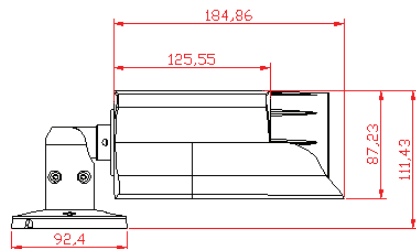

## KEY FEATURES

- 5MP HD resolution CMOS Sensor
- 4-in-1 HDCVI/HDTVI/AHD/CVBS optional output
- 5-50mm Motorized Lens, 10X zoom, Auto Focus
- OSD menu control over coaxial cable (UTC)
- Over 200M long distance real time monitoring
- Ultra low light and high dynamic range
- Day/Night (ICR), AWB, AGC, BLC, DNR, D-WDR
- Lightning protection
- Strong water-proof housing, IP66
- 3pcs Array IR LEDs
- IR distance 60-70m (210ft)

## DIMENSIONS

| TA-B5TVAF18TQ |                      |   |
|---------------|----------------------|---|
| Camera        | Image Sensor         | 1/2.7" 5MP CMOS Sensor  |
|               | Resolution           | 2688(H) x 1944(V)   |
|               | Signal System        | PAL / NTSC  |
|               | Lens                 | 5-50mm Motorized Varifocal Lens   |
|               | Day & Night          | Auto(ICR) / Color / B/W   |
|               | Min. Illumination    | 0.01Lux@(F1.2,AGC ON), 0 Lux with IR  |
|               | S/N Ratio            | More than 50dB  |
|               | Synchronous System   | Internal  |
|               | Video Frame Rate     | 5MP:HDTVI/AHD:20fps@2560x1440P,<br>4MP:HDTVI/AHD/CVI:25/30fps@2560x1440P,<br>CVBS:25/30fps@960H |
|               | Video Output         | HDTVI/AHD/HDCVI/CVBS optional   |
|               | White Balance        | ATW / MWB   |
|               | BLC                  | Support   |
|               | Electronic Shutter   | Auto 1/50s ~ 1/60,000s  |
|               | LED                  | 3pcs Array IR LEDs  |
| IR Distance   | 60 – 70m (210ft)     |   |
| IR Power ON   | Smart AUTO Control   |   |
| General       | Power Supply         | DC12V ± 10%   |
|               | Weather Proof        | IP66  |
|               | Dimension            | 288 x 87 x 89 mm (11.3" x 3.4" x 3.5")  |
|               | Weight               | 1.2kg (2.65lbs)   |
|               | Operating Conditions | -30°C to 60°C (-22°F to 140°F) / Less than 95%RH  |