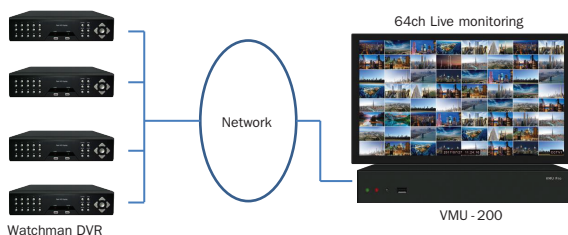

SYSTEM CONFIGURATION DIAGRAM

UK-WM8HD16		
Video Input	Input Channel	16ch BNC
	Input Format	All kinds of analog HD (A/T/C)
Video Output	Interface	1ch VGA, 1ch HD OUTPUT, 1ch SPOT output
	Resolution	3840x2160, 2560x1440, 1920x1080, 1440x900, 1280x1024, 1280x720, 1024 x 768
	Multi display	1ch, 4ch, 6ch, 9ch, 13ch, 16ch
	Multitask	4(Monitoring, Recording, Backup, and Monitoring via network)
	Video Compression	H.264
Recording	Resolution (NTSC)	3840x2160, 2560x1440, 2560x720, 1920x1080, 1920x540, 1280x720, 1280x360, 640x360, 960x480, 960x240, 480x240
	Resolution (PAL)	3840x2160, 2560x1440, 2560x720, 1920x1080, 1920x540, 1280x720, 1280x360, 640x360, 960x576, 960x288, 480x288
	Max. Speed	240fps@QHD, 120fps@4K (NTSC), 200fps@QHD, 100fps@ (PAL)
	Frame Rate	1,2,3,4,5,6,8,10,15,30 (10 steps) max. 30fps in all resolution
	Image Quality	4 steps (Super, High, Medium, Low)
	Mode	Continuous, Continous and Event, Event (Sensor, Motion detection), Manual, Schedule
Search	Mode	Quick, Calendar, Bookmark, Event, USB
Playback	Speed	Playback and Reverse Playback (x1,x2, x4, x8, x16, x32, x64, x128, x256), Slow playback (x1/4, x1/2)
	Multi Display	1ch, 4ch, 6ch, 9ch, 13ch, 16ch
IO	Sensor Input	4 input (NO/NC) Terminal
	Alarm Output	1(Relay) Terminal
	PTZ Control	RS-485 Terminal
	Audio Input	4ch
	Audio Output	1ch
	USB	2 ports (USB2.0) for backup and mouse
Network	Speed	10/100/1000 base-T
	TCP/IP	Static, DHCP, E-mail, DDNS service
	Codec	Dual codec (H.264/H.265)
	Bandwidth Limit	Yes
Smart Feature	Motion Detection	22x15 (Area), 8 levels (sensitivity)
Storage	SATA	Dual codec (H.264/H.265)
Backup	Devices	USB flash memory, Network
	File Format	AVI, HAV
	Protection	Password protection for playback
	Password Protection	Admin/User
Software	Software Update	USB flash memory, network
General	Power	AC adaptor input (DC12V 4A)
	Operating Temperature	41° F to 104° F (5° C to 40° C), humidity: 20%RH ~ 80%RH
	Dimension	12.6"(W) x 13"(D) x 2.75"(H)
	Weight	8.8 lbs