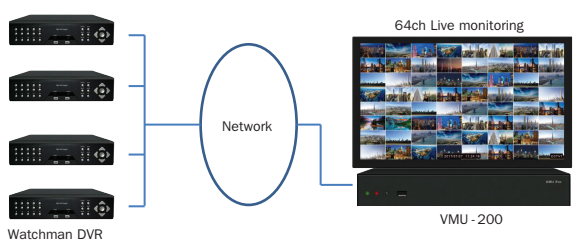

SYSTEM CONFIGURATION DIAGRAM

UK-WM8HD08		
Video Input	Input Channel	8ch BNC
	Input Format	All kinds of analog HD (A/T/C)
Video Output	Interface	1ch VGA, 1ch HD OUTPUT, 1ch SPOT output
	Resolution	3840x2160, 2560x1440, 1920x1080, 1440x900, 1280x1024, 1280x720, 1024 x 768
	Multi display	1ch, 4ch, 6ch, 9ch, 13ch, 16ch
	Multitask	4(Monitoring, Recording, Backup, and Monitoring via network)
	Video Compression	H.264
Recording	Resolution (NTSC)	3840x2160, 2560x1440, 2560x720, 1920x1080, 1920x540, 1280x720, 1280x360, 640x360, 960x480, 960x240, 480x240
	Resolution (PAL)	3840x2160, 2560x1440, 2560x720, 1920x1080, 1920x540, 1280x720, 1280x360, 640x360, 960x576, 960x288, 480x288
	Max. Speed	120fps@QHD, 60fps@4K (NTSC), 100fps@QHD, 50fps@ (PAL)
	Frame Rate	1,2,3,4,5,6,8,10,15,30 (10 steps) max. 30fps in all resolution
	Image Quality	4 steps (Super, High, Medium, Low)
	Mode	Continuous, Continous and Event, Event (Sensor, Motion detection), Manual, Schedule
Search	Mode	Quick, Calendar, Bookmark, Event, USB
Playback	Speed	Playback and Reverse Playback (x1,x2, x4, x8, x16, x32, x64, x128, x256), Slow playback (x1/4, x1/2)
	Multi Display	1ch, 4ch, 6ch, 9ch, 13ch, 16ch
IO	Sensor Input	4 input (NO/NC) Terminal
	Alarm Output	1(Relay) Terminal
	PTZ Control	RS-485 Terminal
	Audio Input	4ch
	Audio Output	1ch
	USB	2 ports (USB2.0) for backup and mouse
Network	Speed	10/100 Base-T
	TCP/IP	Static, DHCP, E-mail, DDNS service
	Codec	Dual codec (H.264)
	Bandwidth Limit	Yes
Smart Feature	Motion Detection	22x15 (Area), 8 levels (sensitivity)
Storage	SATA	HDD 2EA
Backup	Devices	USB flash memory, Network
	File Format	AVI, HAV
	Protection	Password protection for playback
	Password Protection	Admin/User
Software	Software Update	USB flash memory, network
General	Power	AC adaptor input (DC12V 4A)
	Operating Temperature	41° F to 104° F (5° C to 40° C), humidity: 20%RH ~ 80%RH
	Dimension	12.6"(W) x 13"(D) x 2.75"(H)
	Weight	8.8 lbs