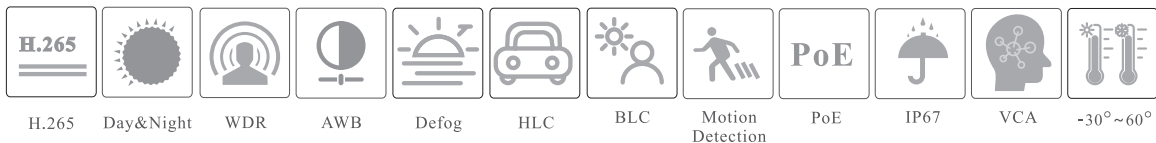

## KEY FEATURES

- 5MP ( 2592 × 1944 ) H.265 full real time coding
- Max. resolution: 2592 × 1944
- ICR auto switch, true day / night vision
- 30 ~ 50m IR night view distance
- Motorized zoom lens
- 3D DNR, true WDR, HLC, BLC, Defog, NIR, Smart IR and ROI coding
- Support image distortion correction
- Built-in micro SD card slot, up to 256GB
- DC12V/PoE power supply
- IP 67 ingress protection
- Support three streams
- P2P function optional
- Support remote monitoring by smart phones & tablet PCs with iOS and Android OS
- Intelligent analytics

### SPECIFICATIONS

Specifications	Model	TI-NCT05XDZ-AN
<b>Camera</b>		
Image Sensor		1 / 2.7" CMOS
Image Size		2592 × 1944
Electronic Shutter		1s ~ 1 / 100000 s
Iris Type		DC Iris
Min. Illumination		0.007 lux@F1.2,AGC ON; 0 lux with IR 0.01 lux@F1.4,AGC ON; 0 lux with IR
Lens		2.8~ 12mm@F1.4, motorized
Field of View		Horizontal: 95.1°~ 30°; Vertical: 78.7° ~ 22.8°; Diagonal: 107.6° ~ 37.1°
Lens Mount		Ø14
Day & Night		ICR
Wide Dynamic Range		120dB
BLC		Yes
HLC		Yes
Defog		Yes
Digital NR		3D DNR
Angle Adjustment		Pan: 0°~360° ; Tilt: 0°~75° ; Rotation: 0°~360°
<b>Image</b>		
Video Compression		H.265+ / H.265 / H.264+ / H.264 / MJPEG
H.264 Compression Standard		Baseline Profile/Main Profile/High Profile
Resolution		5MP(2592×1944), 4MP(2592×1520), 2K(2560×1440), 3MP(2304×1296), 1080P(1920×1080), 720P(1280×720), D1, CIF, 480×240
Main Stream		5MP/ 4MP/ 2K / 3MP / 1080P / 720P (60Hz : 1 ~ 30fps; 50Hz: 1~25fps) HFR mode: 1080P / 720P (60Hz : 1 ~ 60fps; 50Hz: 1~50fps)
Sub Stream		720P/D1/CIF (60Hz : 1~30fps; 50Hz: 1~25fps)
Third Stream		D1/CIF/480×240 (60Hz : 1~30fps; 50Hz: 1~25fps)
Bit Rate		64 Kbps ~ 8 Mbps
Bit Rate Type		VBR / CBR
Audio Compression		G711A / U
Image Settings		ROI, Saturation, Brightness, Hue, Contrast, Wide Dynamic, Sharpness, NR, etc. adjustable through client software or web browser
ROI		Each ROI to be configured separately