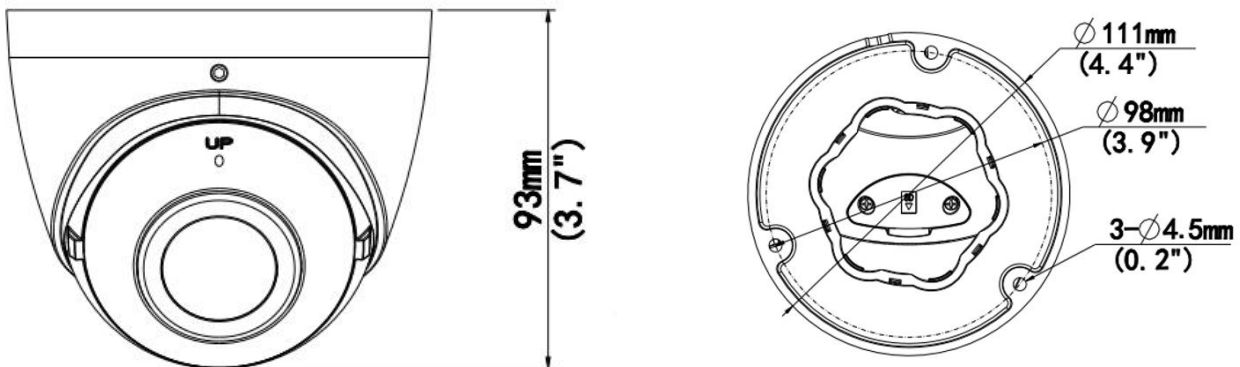

CB (IEC 62368-1) UL/CUL (UL 62368-1, CAN/CSA C22.2 No. 62368-1)
Environment	CE-RoHS (2011/65/EU;(EU)2015/863); WEEE (2012/19/EU);
Protection	IP67 (IEC 60529) IK10 (IEC 62262)
General	
Power	DC 12V±25%, PoE (IEEE 802.3af)
	Power consumption: Max 5.5W
Power Interface	Ø 5.5mm coaxial power plug
Dimensions (Ø x H)	Φ111 x 93mm (Φ4.4" x 3.7")
Weight	0.48kg (1.06lb)
Material	Metal
Working Environment	-30°C ~ 60°C (-22°F ~ 140°F), Humidity: ≤95% RH (non-condensing)
Storage Environment	-30°C ~ 60°C (-22°F ~ 140°F), Humidity: ≤95% RH (non-condensing)
Surge Protection	4KV
Reset Button	Support

Dimensions

Accessories

TR-JB03-G-IN Junction Box	TR-JB07/WM03-G-IN Wall Mount	TR-WM03-D-IN Wall Mount	TR-UM06-E-IN Incline Ceiling Mount	TR-UP06-IN Pole Mount
TR-A01-IN Waterproof Joint	TR-SE24-IN Pendant Mount	TR-SE24-A-IN Pendant Mount	TR-CM24-IN Pendant Mount