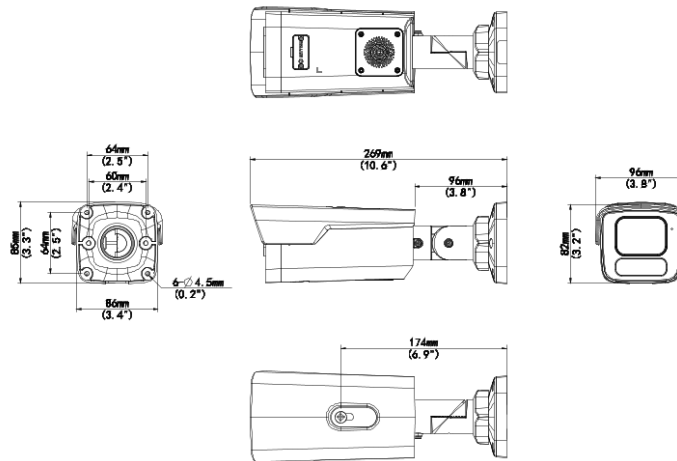

- Smart IR, up to 40m (131 ft) IR distance
- Supports 256 G Micro SD card
- IP67 protection

## Specifications

Camera	Description
Resolution	5MP
Sensor	1/2.7"CMOS
Min. Illumination	Colour: 0.001 lux ( F1.0, AGC ON) 0 Lux with light
Day/Night	IR-cut filter with auto switch (ICR)
Shutter	Auto/Manual, 1 ~ 1/100000s
Adjustment angle	Pan: 0° ~ 360° , Tilt: 0° ~ 90° , Rotate: 0° ~ 360°
S/N	>56dB
WDR	130dB
Lens	Description
Lens type	IPC2B15SS-ADF28KMC-I1:2.8mm IPC2B15SS-ADF40KMC-I1:4.0mm
Iris Type	Fixed
Iris	F1.0
Field of View (H)	IPC2B15SS-ADF28KMC-I1:109° IPC2B15SS-ADF40KMC-I1:97.5°
Field of View (V)	IPC2B15SS-ADF28KMC-I1:57° IPC2B15SS-ADF40KMC-I1:55°
Field of View (D)	IPC2B15SS-ADF28KMC-I1:132.5° IPC2B15SS-ADF40KMC-I1:118.5°
DORI	Description
DORI Distance (Lens)	IPC2B15SS-ADF28KMC-I1:2.8mm IPC2B15SS-ADF40KMC-I1:4.0mm
DORI Distance (Detect)	IPC2B15SS-ADF28KMC-I1:63.0m(206.7ft) IPC2B15SS-ADF40KMC-I1:90.0m(295.2ft)
DORI Distance (Observe)	IPC2B15SS-ADF28KMC-I1:25.2m(82.7ft) IPC2B15SS-ADF40KMC-I1:36.0m(118.1ft)
DORI Distance (Recognize)	IPC2B15SS-ADF28KMC-I1:12.6m(41.3ft) IPC2B15SS-ADF40KMC-I1:18.0m(59.1ft)
DORI Distance (Identify)	IPC2B15SS-ADF28KMC-I1:6.3m(20.7ft) IPC2B15SS-ADF40KMC-I1:9.0m(29.5ft)
Illuminator	Description
IR Range	Up to 40m (131ft)

## Dimensions