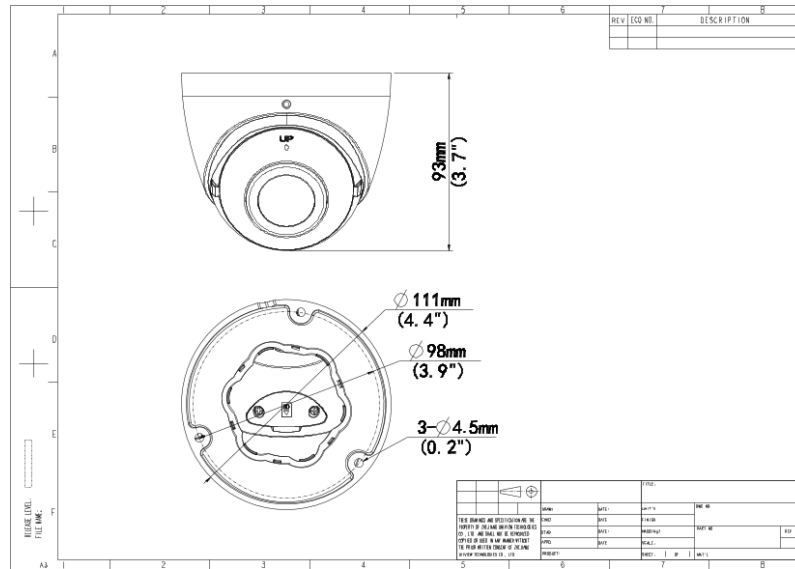

## Specifications

Camera	Description
Resolution	8MP
Sensor	1/2.7"CMOS
Min. Illumination	Colour: 0.01 lux (F2.0, AGC ON) 0 lux with IR on
Day/Night	IR-cut filter with auto switch (ICR)
Shutter	Auto/Manual, 1 ~ 1/100000s
Adjustment angle	Pan: 0° ~ 360° , Tilt: 0° ~ 75° , Rotate: 0° ~ 360°
S/N	>52dB
WDR	120dB
Lens	Description
Lens type	1.68mm
Iris Type	Fixed
Iris	F2.0
Field of View (H)	180°
Field of View (V)	100°
Field of View (D)	180°
Zoom	Fixed
DORI	Description
DORI Distance (Lens)	1.68mm
DORI Distance (Detect)	37.8(124.0ft)
DORI Distance (Observe)	15.1(49.6ft)
DORI Distance (Recognize)	7.6(24.8ft)
DORI Distance (Identify)	3.8(12.4ft)
Illuminator	Description
Illumination Distance(IR)	20m
IR On/Off Control	Auto/Manual
Wavelength	850nm
Video	Description
Video Compression	Ultra 265; H.265; H.264; MJPEG
H.264 code profile	Baseline profile, Main profile, High profile
Frame Rate	Main Stream: 8MP (3840*2160), Max 30fps;5MP (3072*1728), Max 30fps; 4MP (2560*14

## Dimensions