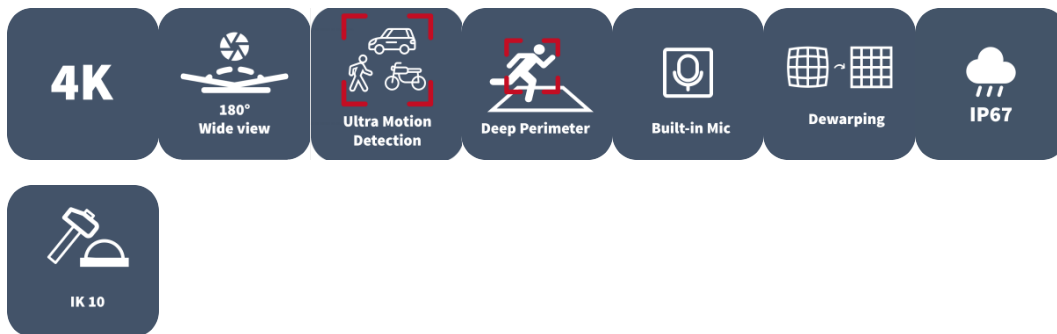

# 8MP HD Wide Angle Intelligent IR Fixed Eyeball Network Camera

IPC3608SB-ADF16KM-I0

## Features

- High quality image with 8MP, 1/2.7"CMOS • sensor
- 8MP (3840\*2160) @30/25fps; 5MP (3072\*1728)@30/25fps; 4MP(2560\*1440) @30/25fps; 2MP (1920\*1080) @30/25fps;
- Wide Angle technology realize the horizontal viewing angle of 180°
- The dewarp level can be configured in the range of 1-9
- Ultra 265, H.265, H.264, MJPEG
- Smart intrusion prevention, include cross line, intrusion, enter area, leave area detection
- Based on target classification, smart intrusion prevention significantly reduce false alarm caused by leaves, birds and lights etc., accurately focus on human and, motor vehicle and non-motor vehicle
- 120dB true WDR technology enables clear image in strong light scene
- Built-in Mic

- Smart IR, up to 20m (66ft) IR distance
- Supports 256 GB Micro SD card
- IP67 protection
- IK10 vandal resistant

## Dimensions