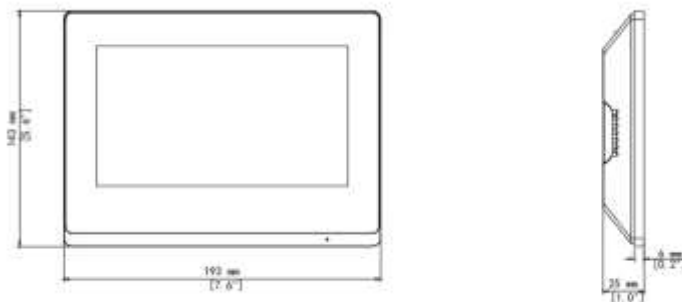

OEI-372S-H-W