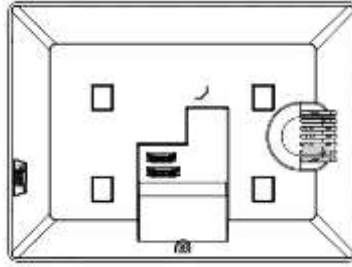

Zhejiang Uniview Technologies Co., Ltd.

Xietong Street No. 369, Binjiang District, Hangzhou, China (310051)

Email: overseasbusiness@uniview.com; globalsupport@uniview.com

<http://www.uniview.com>

©2023 Zhejiang Uniview Technologies Co., Ltd. All rights reserved.

* Product specifications and availability are subject to change without notice.