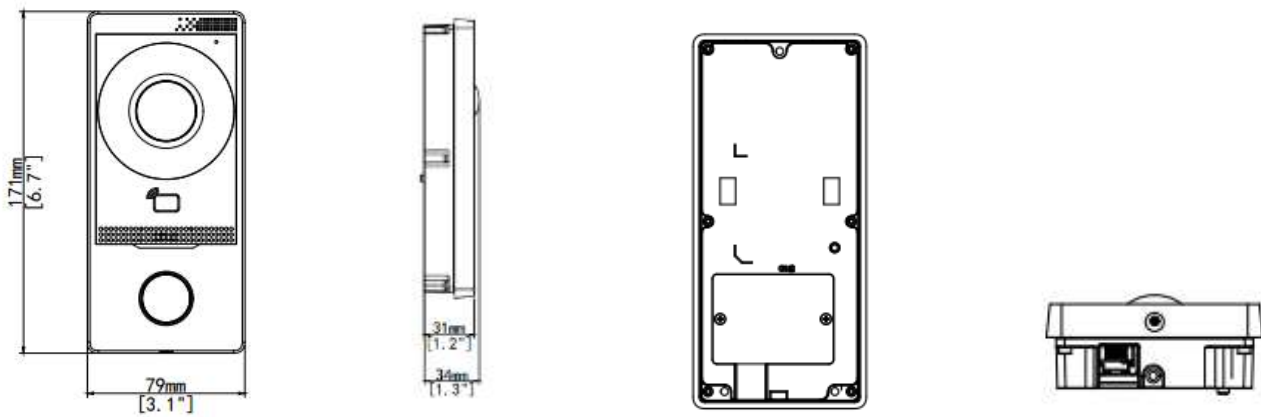

Weight	0.377kg
Interface	Power supply*1, network interface*1, RS485*1, IO output*2, IO input*8, TF card slot*1
Communication mode	100Mbps network interface, supports IEEE802.3af; Wi-Fi
Dimensions (LxHxW)	193.2mm*143.4mm*25mm
Operating environment	- 10°C to 55°C, 10% to 90% RH noncondensing, indoor

Dimensions

OEU-201S-HMK-W