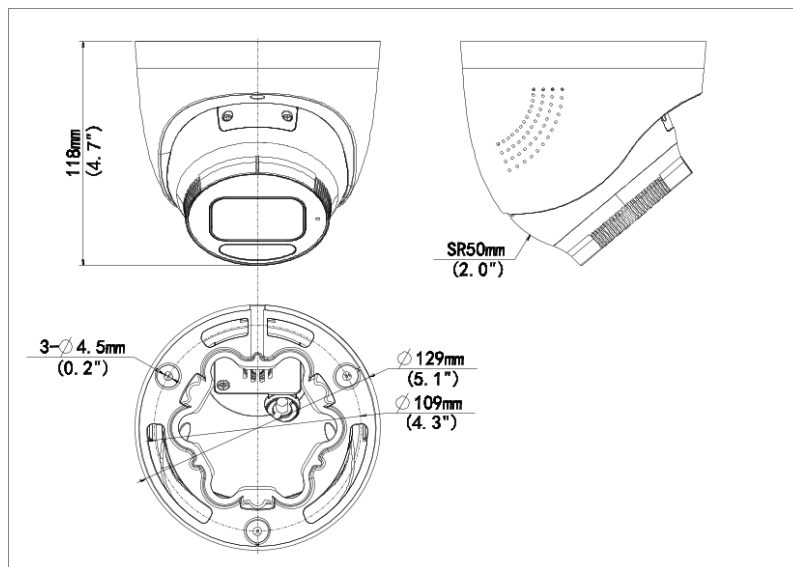

## Specifications

Camera	Description
Resolution	8MP
Sensor	1/2.8"CMOS
Min. Illumination	Colour: 0.001 lux ( F1.0, AGC ON) 0 Lux with light
Day/Night	IR-cut filter with auto switch (ICR)
Shutter	Auto/Manual, 1 ~ 1/100000s
Adjustment angle	Pan: 0° ~ 360° , Tilt: 0° ~ 80° , Rotate: 0° ~ 360°
S/N	>56dB
WDR	130dB
Lens	Description
Lens type	IPC3638SS-ADF28KMC-I1:2.8mm IPC3638SS-ADF40KMC-I1:4.0mm
Iris Type	Fixed
Iris	F1.0
Field of View (H)	IPC3638SS-ADF28KMC-I1:106.5° IPC3638SS-ADF40KMC-I1:92°
Field of View (V)	IPC3638SS-ADF28KMC-I1:57.9° IPC3638SS-ADF40KMC-I1:51°
Field of View (D)	IPC3638SS-ADF28KMC-I1:132° IPC3638SS-ADF40KMC-I1:106°
DORI	Description
DORI Distance ( Lens )	IPC3638SS-ADF28KMC-I1:2.8mm IPC3638SS-ADF40KMC-I1:4.0mm
DORI Distance ( Detect )	IPC3638SS-ADF28KMC-I1:86.9m(285.1ft) IPC3638SS-ADF40KMC-I1:124.1m(407.2ft)
DORI Distance ( Observe )	IPC3638SS-ADF28KMC-I1:34.8m(114.2ft) IPC3638SS-ADF40KMC-I1:49.7m(163.1ft)
DORI Distance ( Recognize )	IPC3638SS-ADF28KMC-I1:17.4m(57.1ft) IPC3638SS-ADF40KMC-I1:24.8m(81.4ft)
DORI Distance ( Identify )	IPC3638SS-ADF28KMC-I1:8.7m(28.5ft) IPC3638SS-ADF40KMC-I1:12.4m(40.7ft)
Illuminator	Description
IR Range	Up to 30m (98.4 ft)
Warm Light Range	Up to 30m (98.4 ft)
IR On/Off Control	Auto/Manual

## Dimensions