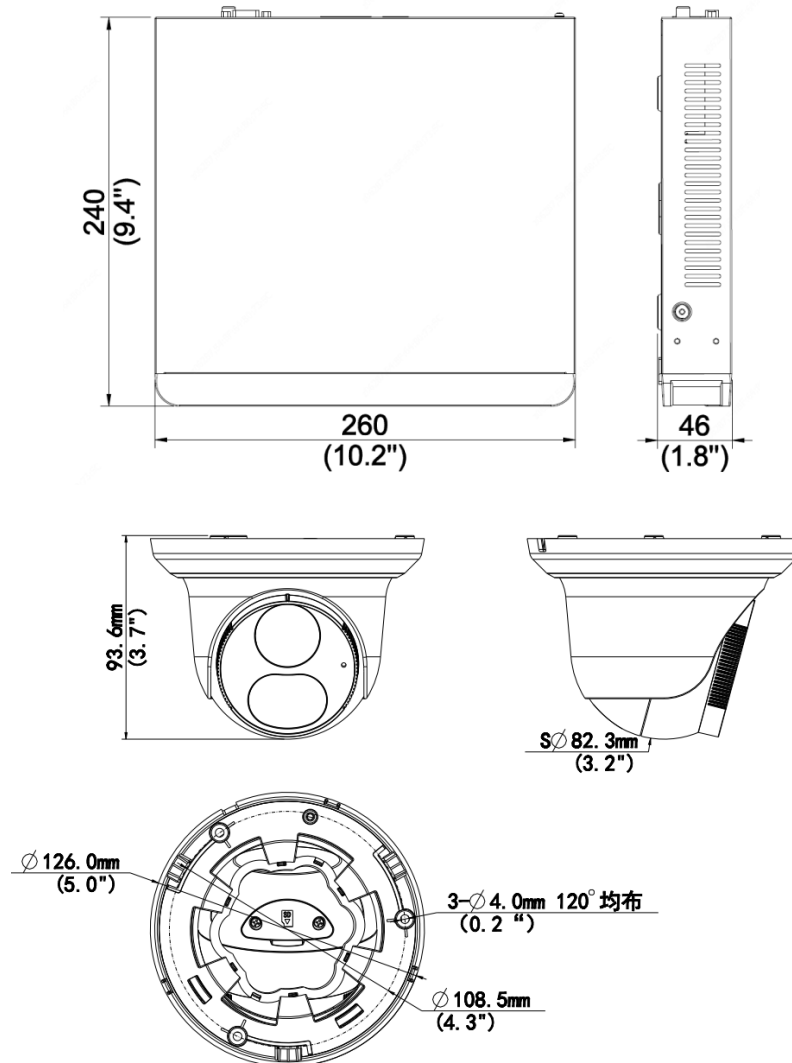

	Disk Full, Recording/Snapshot Abnormal
<b>External Interface</b>	
Network Interface	1 RJ-45 10M/100Mself-adaptive Ethernet Interface
USB Interface	Rear panel: 2 x USB2.0
RS232	NA
RS485	NA
Alarm In	NA
Alarm Out	NA
<b>PoE</b>	
Interface	8 RJ-45 10M/100Mself-adaptive Ethernet Interface
Max Power	Max 30W for single port Max 75W in total
Supported Standard	IEEE 802.3at, IEEE 802.3af
<b>General</b>	
Power Supply	52V DC Power Consumption: ≤9 W (without HDD)
Working Environment	-10°C~+ 55°C (+14°F~+131°F), Humidity ≤ 90% RH (non-condensing)
Dimensions (WxDxH)	260mm ×240mm × 46 mm (10.2" × 9.4" ×1.8")
Weight (without HDD)	≤1.1kg (2.43lb)
<b>Certification</b>	
Certification	CE, FCC, UL, RoHS, WEEE
CE	EN 55032: 2015, EN 61000-3-3: 2013, EN IEC 61000-3-2: 2019, EN 55035: 2017
FCC	Part15 Subpart B, ANSI C63.4

## Specifications

<b>Model</b>	<b>IPC3614LB-AF28K-DL-BK</b>
Resolution	4MP
Sensor	1/3.0" CMOS
Min. Illumination	Colour: 0.01 lux ( F1.6, AGC ON) 0 lux with IR
Day/Night	IR-cut filter with auto switch (ICR)
Shutter	Auto/Manual, 1 ~ 1/100000s
Adjustment angle	Pan: 0° ~ 360°, Tilt: 0° ~ 80°, Rotate: 0° ~ 360°
S/N	>52dB
WDR	DWDR
<b>Lens</b>	<b>Description</b>
Lens type	2.8mm
Iris Type	Fixed
Iris	F1.6
Field of View (H)	97.0°
Field of View (V)	52.2°
Field of View (D)	107.5°

## Dimensions