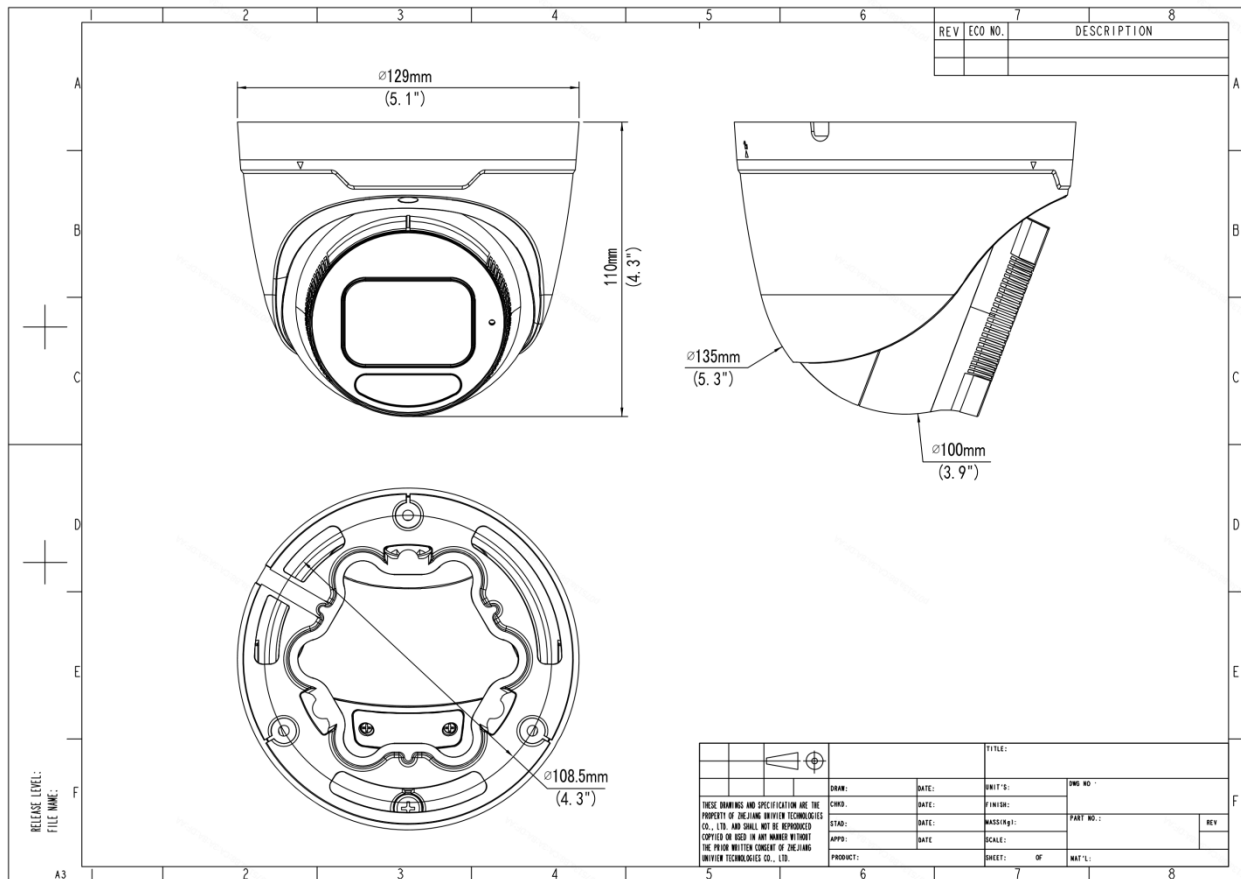

Storage Environment	-30 °C to 60 °C (-22 °F to 140 °F), Humidity: ≤ 95% RH (non-condensing)
Surge Protection	4 KV
Reset Button	Support
Web Client Language	20 Languages: Traditional Chinese, English, Simplified Chinese, Polish, German, Russian, French, Korean, Dutch, Czech, Portuguese (Europe), Portuguese (Brazil), Japanese, Thai, Turkish, Spanish (Latin America), Spanish (Europe), Hungarian, Italian, Vietnamese

Dimensions

Accessories

TR-JB03-H-IN

Junction Box for Metal Turret Camera(Support wiring from behind)

TR-JB07/WM03-F-IN

Wall Mounting Assembling Bracket with Back Hole for 3 Inch Hemisphere

TR-WM03-B-IN

Wall Mounting Assembling Bracket for 3 Inch Hemisphere