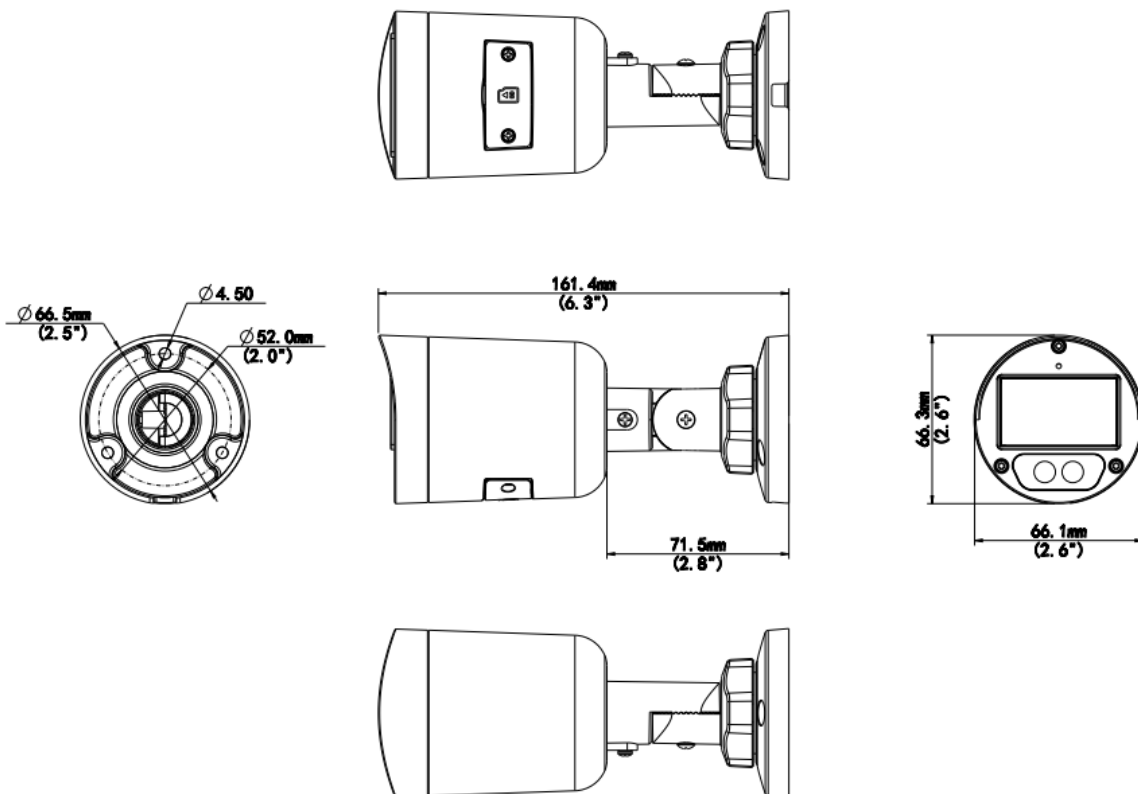

Certification	
EMC	CE-EMC (EN 55032, EN 61000-3-3, EN IEC 61000-3-2, EN 50130) FCC (FCC 47 CFR part15 B)
Safety	CE LVD (EN 62368-1) CB (IEC 62368-1) UL/CUL (UL 62368-1, CAN/CSA C22.2 No. 62368-1)
Environment	CE-RoHS (2011/65/EU;(EU)2015/863); WEEE (2012/19/EU);
Protection	IP67 (IEC 60529)
General	
Power	DC 12 V±25%, PoE (IEEE 802.3af) Power consumption: Max. 2.8 W
Power Interface	Ø5.5 mm coaxial power plug
Dimensions	161.4 mm × 66.1 mm × 66.3 mm (6.3" × 2.6" × 2.6") (L × W × H)
Weight	0.24 kg (0.53 lb.)
Material	Metal + Plastic
Working Environment	-30 °C to 60 °C (-22 °F to 140 °F), Humidity: ≤ 95% RH (non-condensing)
Storage Environment	-30 °C to 60 °C (-22 °F to 140 °F), Humidity: ≤ 95% RH (non-condensing)
Surge Protection	4 KV
Reset Button	N/A
Web Client Language	4 Languages: English, Russian, Spanish, Vietnamese

Dimensions