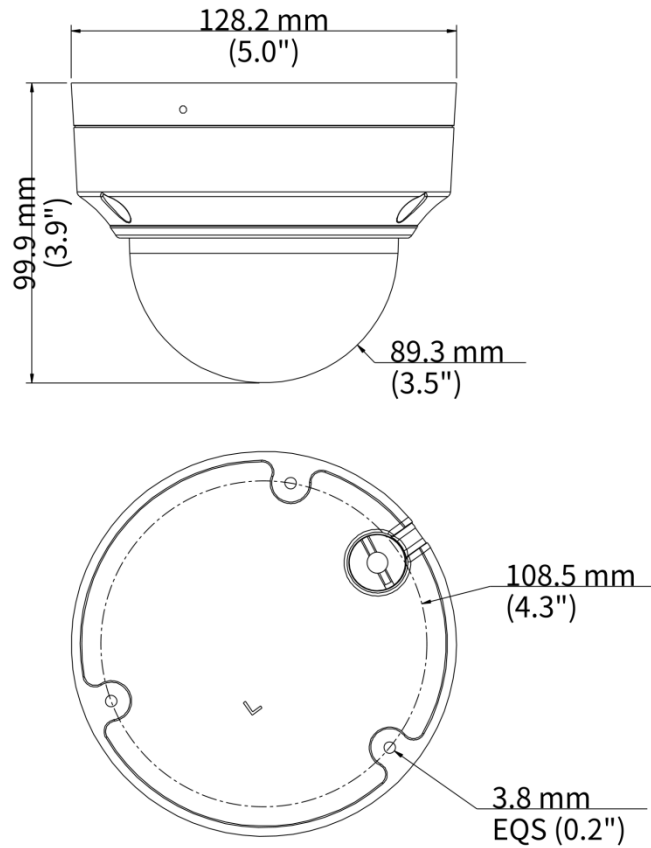

Dimensions

Zhejiang Uniview Technologies Co., Ltd.

No. 369, Xietong Road, Xixing Sub-district, Binjiang District, Hangzhou City, 310051, Zhejiang Province, China

Email: overseasbusiness@uniview.com; globalsupport@uniview.com

<http://www.uniview.com>

©2024-2025 Zhejiang Uniview Technologies Co., Ltd. All rights reserved.

*Product specifications and availability are subject to change without notice.

*Despite our best efforts, technical or typographical errors may exist in this document. Uniview cannot be held responsible for any such errors and reserves the right to change the contents of this document without prior notice.